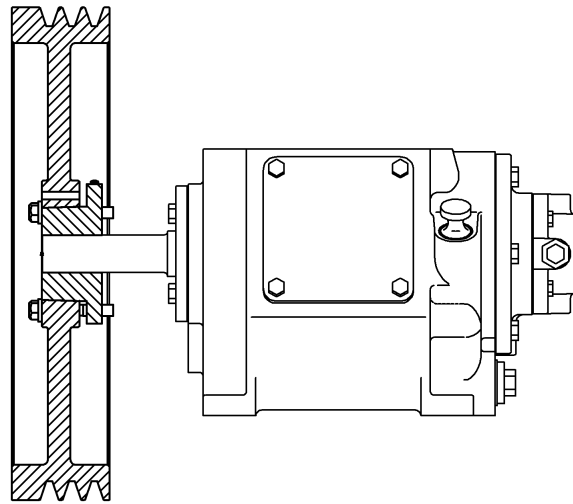

Ref	Description	Qty	Part No
20	Bearing Cover Plate	1	793106
21	Oil Seal	1	793143
22A	Bearing Adjustment Shim Kit	1	793133
30	Oil Filter Fitting	1	794725
60A	Gasket - Oil Screen *	1	792136
60B	Gasket - Oil Screen Plug *	1	792123
60C	Gasket - Inspection Plate *	1	793122
60D	Gasket - Bearing Carrier Assembly *	1	793124
60L	Gasket - Oil Pump Cover *	1	794721
61A	O-Ring - Oil Screen *	1	792175
61D	O-Ring - Oil Bayonet *	1	792174
63C	Capscrew - Hex Hd	6	793116
63D	Capscrew - Soc Hd	4	790559
63E	Capscrew - Hex Hd	4	792093
63U	Capscrew - Hex Hd	6	792093
72B	Elbow	1	790453
73A	Pipe Plug	1	792166
96A	Pipe Plug	1	790488
96B	Pipe Plug	2	790309

* Included in Gasket Sets

Oil Pump Detail:

Models LB161B, LB162B, LB361B, LB362C, LB601B, LB602B, LB942A

ISO1083

Ref	Description	Qty	Part No
2B	Oil Filter	1	794726
5A	Oil Pump Kit (w/ 6, 9F, 60L)		794760
6	Oil Pump Cone	1	794750
7	Oil Pressure Gauge	1	790012
8A	Oil Pressure Adj. Ball	1	792154
9A	Oil Pressure Adj. Spring	1	792153
9F	Oil Pump Spring	1	794751
10	Oil Pressure Adj. Screw	1	792148
10A	Locknut	1	792152

Ref	Description	Qty	Part No
14	Oil Pump Cover Assembly (w\ 17A,96B)	1	794763
	Oil Pump Cover Assembly - For Filter (w\ 17A, 96B)		794764
17A	Roll Pin	1	794753
30	Oil Filter Fitting	1	794725
60L	Gasket - Oil Pump Cover *	1	794721
61C	O-Ring - Adjusting Screw *	1	792168
63D	Capscrew - Soc. Hd	4	790559
96B	Pipe Plug	2	790309

* Included in Gasket Sets

Flywheel Assembly:
Models LB161B, LB162B

S1106

Ref	Description	Qty	Part No
23	Key	1	792167
55A	Hub	1	790563
57	Flywheel Assembly	1	792073
57A	Flywheel	1	792197

Models LB361B, LB362C