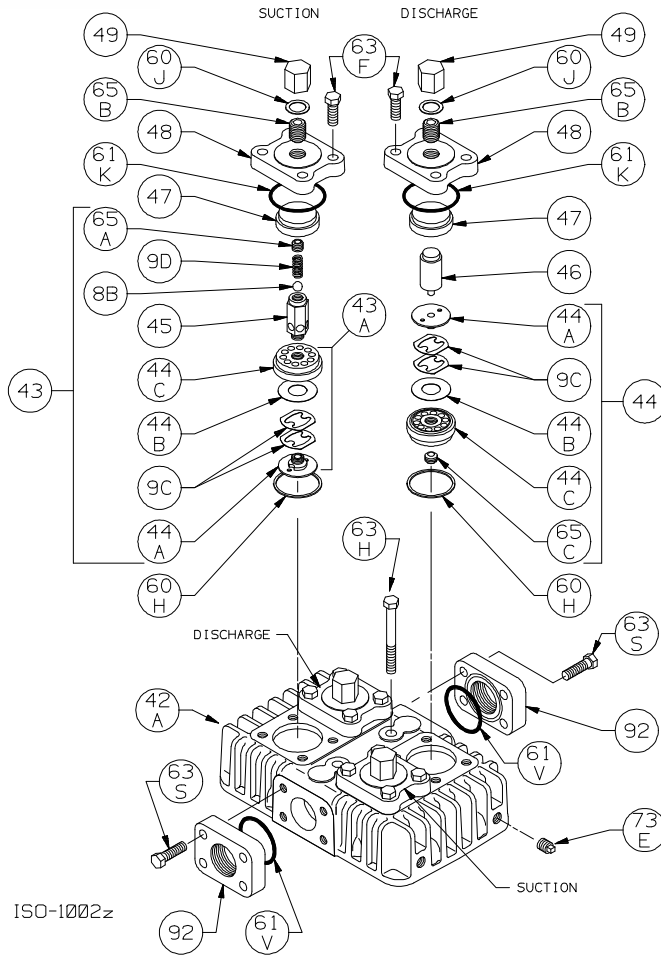

Ref	Description	Qty	Part No
35E	Spacer Ring	2	793402
60E	Gasket - Inspection Plate *	1	793092
60F	Gasket - Crankcase *	1	793121
61G	O-Ring (Buna-N) Std *	4	792125
62B	Machine Screw - Inspection Plate	8	793096
63F	Capscrew - Hex Hd	6	793094
64A	Connecting Rod Bolt	4	793006
67A	Washer - Packing Box	12	792087
68A	Connecting Rod Bolt Nut	4	793007
73C	Lock Plug *	6	792030
93	Oil Deflector Ring	2	793478
96	Pipe Plug	4	793498

*Included in Gasket Sets

** Must be honed after installing

ISO-1003

Cylinder Assembly:

Models LB361A, LB361B, LB362B, LB362C

ISO1003

Ref	Description	Qty	Part No
22B	Piston Shim - 0.015	AR	792034
	Piston Shim - 0.007	AR	792050
36	Cylinder	1	793045
39	Piston	2	793021
40	Expander	6	793012
41	Piston Ring	6	793008
61J	O-Ring *	2	793177
61K	O-Ring *	2	793641
63R	Capscrew - Hex Hd	8	794097
63X	Capscrew - Hex Hd	6	794096
67C	Thrust Washer	2	792033
69A	Piston Nut	2	793022
73C	Lock Plug *	4	793028
73D	Pipe Plug	1	793498

* Included in Gasket Sets

Head style used prior to January 1999. Replaced by the flanged head shown to the left.

Head Assembly: Models LB361A, LB361B, LB362B, LB362C

ISO1002

Ref	Description	Qty	Part No
8B	Liquid Relief Valve Ball	2	792042
9C	Valve Spring	8	793038
9D	Liquid Relief Valve Spring	2	792045
42A	Head ¹	1	793044
43	Suction Valve Assembly	2	793269
43A	Valve Sub-Assembly	0	793259
44	Discharge Valve Assembly	2	793279
44A	Valve Bumper	4	793235
44B	Valve Disc	4	793037
44C	Valve Body	4	793236
45	Liquid Relief Valve Body	2	793046
46	Post	2	793034
47	Valve Spacer	4	793061
48	Valve Cover Plate	4	793071
49	Valve Cap	4	793072
60H	Gasket - Valve *	4	793107