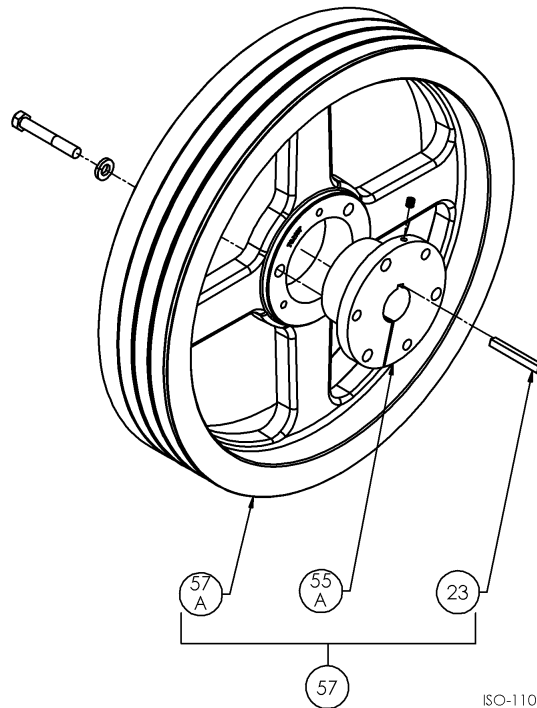

Flywheel Assembly:
Models LB161B, LB162B

S1106

Ref	Description	Qty	Part No
23	Key	1	792167
55A	Hub	1	790563
57	Flywheel Assembly	1	792073
57A	Flywheel	1	792197

Models LB361B, LB362C

Ref	Description	Qty	Part No
23	Key	1	793167
55A	Hub	1	790143
57	Flywheel Assembly	1	793047
57A	Flywheel	1	792197