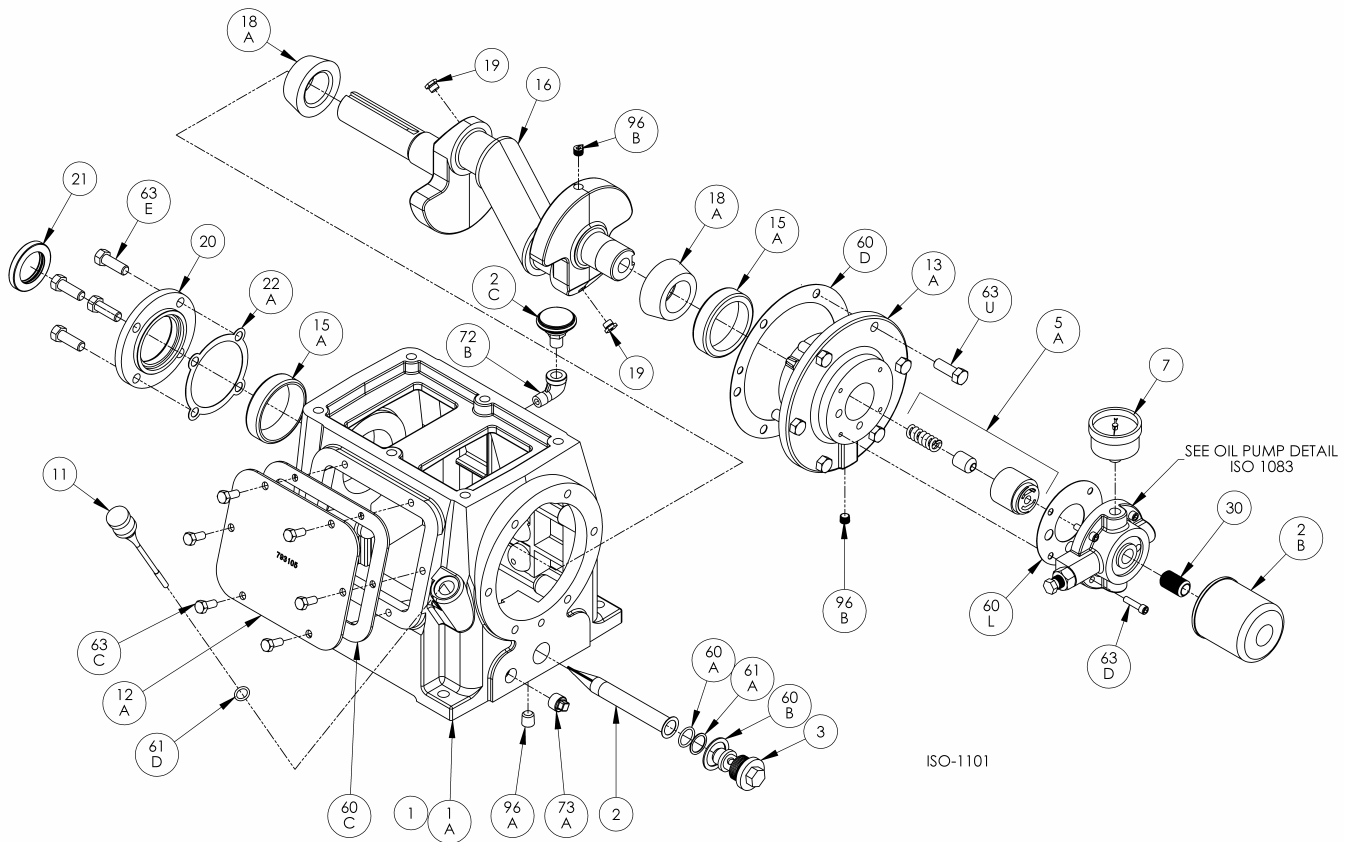

This page	5E-041
Crankcase	5F-021
Oil Pump	5G-011
Flywheel	5H-010
Crosshead	5J-040
Cylinder	5L-030
Head	5M-020

Notes:

ISO-1101

Crankcase Assembly: Models LB361B, LB362C

ISO1101

Ref	Description	Qty	Part No
1	Crankcase Assembly – with Oil Filter (Std)	1	793100
	Crankcase Assembly - no Oil Filter		793103
	Crankcase Assembly - w\ Ext Shaft		793155
	Crankcase Assy - w\ Ext Shaft & Oil Filter		793171
1A	Crankcase	1	793102
2	Oil Intake Screen	1	792135
2B	Oil Filter	1	794726
2C	Breather Filter	1	792070
3	Oil Screen Plug	1	792145
5A	Oil Pump Kit	1	794760
7	Oil Pressure Gauge	1	790012
11	Oil Bayonet Assembly	1	792162
12A	Inspection Plate	1	793105
13A	Bearing Carrier	1	793104
15A	Bearing Cup	2	793126
16	Crankshaft Assembly (w\ 18A,19,96B)	1	793157
	Crankshaft Assembly-Ext (w\ 18A,19,96B)		793191
18A	Bearing Cone	2	793142
19	Orifice	2	792146

Ref	Description	Qty	Part No
20	Bearing Cover Plate	1	793106
21	Oil Seal	1	793143
22A	Bearing Adjustment Shim Kit	1	793133
30	Oil Filter Fitting	1	794725
60A	Gasket - Oil Screen *	1	792136
60B	Gasket - Oil Screen Plug *	1	792123
60C	Gasket - Inspection Plate *	1	793122
60D	Gasket - Bearing Carrier Assembly *	1	793124
60L	Gasket - Oil Pump Cover *	1	794721
61A	O-Ring - Oil Screen *	1	792175
61D	O-Ring - Oil Bayonet *	1	792174
63C	Capscrew - Hex Hd	6	793116
63D	Capscrew - Soc Hd	4	790559
63E	Capscrew - Hex Hd	4	792093
63U	Capscrew - Hex Hd	6	792093
72B	Elbow	1	790453
73A	Pipe Plug	1	792166
96A	Pipe Plug	1	790488
96B	Pipe Plug	2	790309

Ref	Description	Qty	Part No
14	Oil Pump Cover Assembly (w\ 17A,96B)	1	794763
	Oil Pump Cover Assembly - For Filter (w\ 17A, 96B)		794764
17A	Roll Pin	1	794753
30	Oil Filter Fitting	1	794725
60L	Gasket - Oil Pump Cover *	1	794721
61C	O-Ring - Adjusting Screw *	1	792168
63D	Capscrew - Soc. Hd	4	790559
96B	Pipe Plug	2	790309