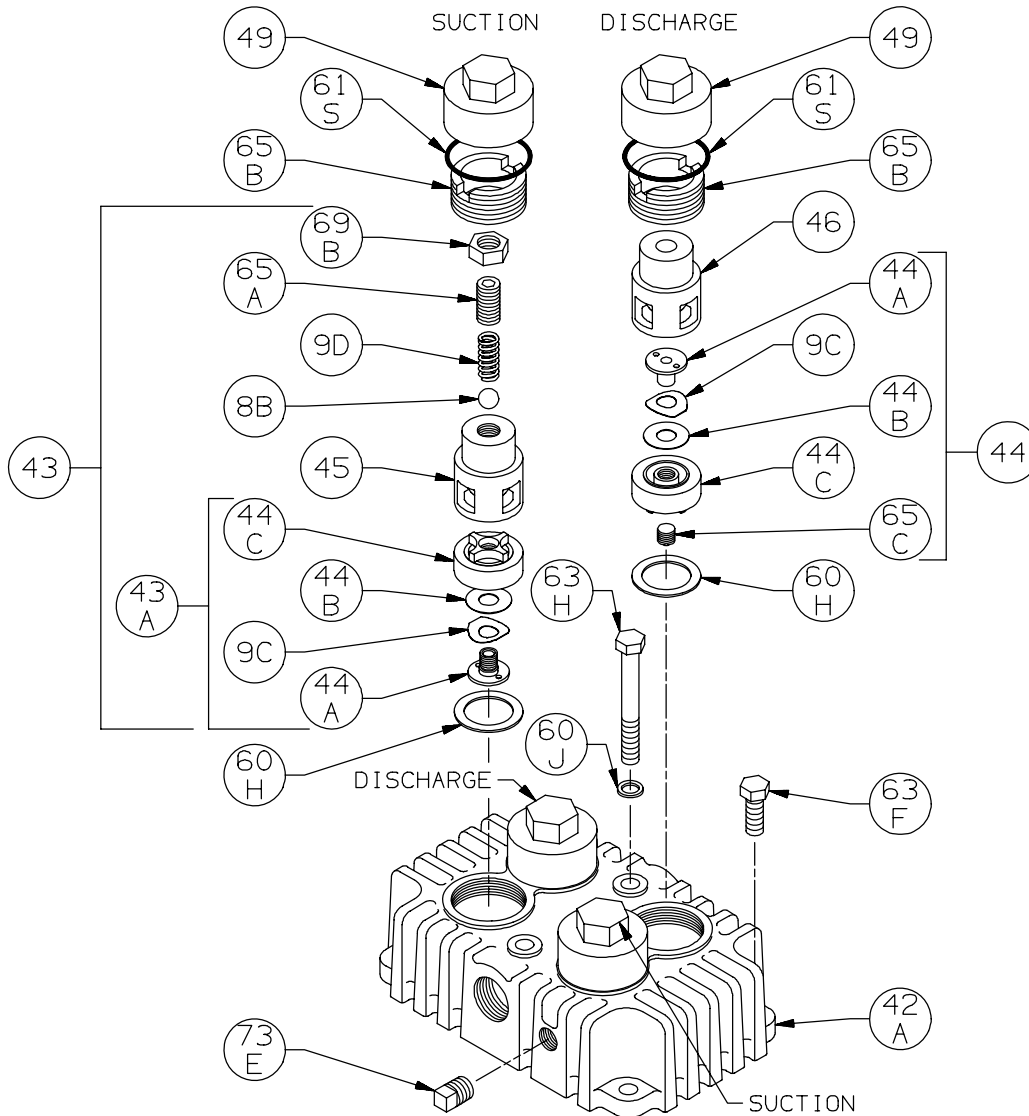

Ref	Description	Qty	Part No
35E	Spacer Ring	2	793402
60E	Gasket - Inspection Plate *	1	792092
60F	Gasket - Crankcase *	1	792121
61G	O-Ring (Buna-N) Std *	4	792125
62B	Machine Screw - Inspection Plate	8	793096
63F	Capscrew - Hex Hd	6	792093
64A	Connecting Rod Bolt	4	792006
67A	Washer - Packing Box	12	792087
68A	Connecting Rod Bolt Nut	4	792005
73C	Lock Plug *	6	792030
93	Oil Deflector Ring	2	793478
96	Pipe Plug	4	793498

*Included in Gasket Sets

** Must be honed after installing

Cylinder Assembly:
 Models LB161, LB161B, LB162B

ISO1034

Ref	Description	Qty	Part No
22B	Piston Shim - 0.015	AR	792034
	Piston Shim - 0.007	AR	792050
36	Cylinder	1	792101
39	Piston	2	792031
40	Expander	6	792022
41	Piston Ring	6	792018
61K	O-Ring *	4	792112
61L	O-Ring *	2	792114
63F	Capscrew - Hex Hd	6	792093
67C	Thrust Washer	2	792033
69A	Piston Nut	2	793022
73C	Lock Plug *	4	793028
73D	Pipe Plug	1	793498

* Included in Gasket Sets

ISO-1033

Head Assembly: Models LB161, LB161B, LB162, LB162B

ISO1033

Ref	Description	Qty	Part No
8B	Liquid Relief Valve Ball	2	792042
9C	Valve Spring	4	792038
9D	Liquid Relief Valve Spring	2	792045
42A	Head	1	792111
43	Suction Valve Assembly	2	792269
43A	Valve Sub-Assembly	0	792259
44	Discharge Valve Assembly	2	792279
44A	Valve Bumper	4	792235
44B	Valve Disc	4	792037
44C	Valve Body	4	792236
45	Liquid Relief Valve Body	2	792046
46	Cage	2	792051

Ref	Description	Qty	Part No
49	Valve Cap	4	792003
60H	Gasket - Valve *	4	792107
60J	Gasket - Center Head Bolt *	2	792113
61S	O-Ring *	4	792306
63F	Capscrew - Hex Hd	4	792093
63H	Capscrew - Hex Hd	2	792095
65A	Liquid Relief Valve Screw	2	792043
65B	Valve Holddown Screw	4	792002
65C	Screw	2	792234
69B	Nut	2	792044
73E	Pipe Plug	2	793498