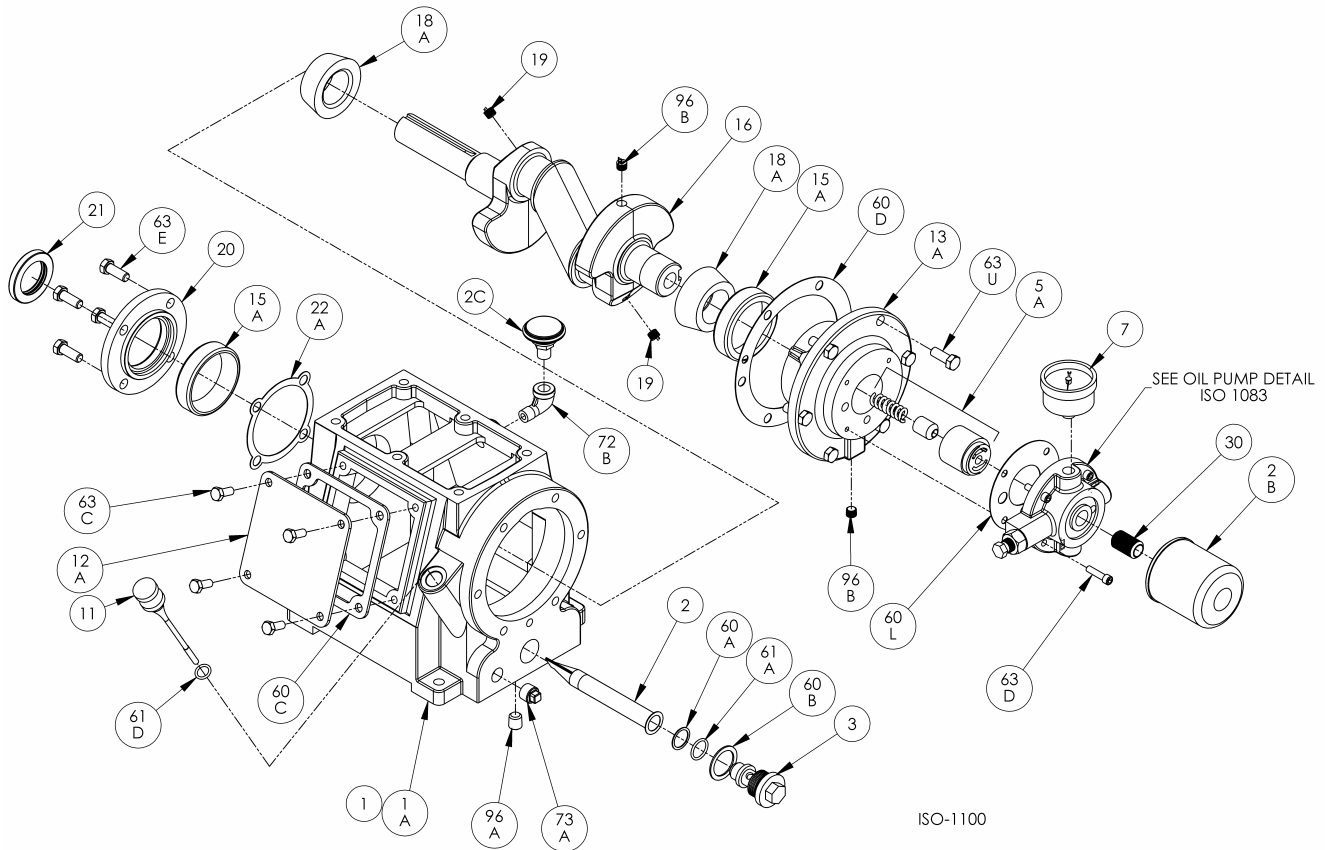

Crankcase Assembly: Models LB161B, LB162B

ISO1100

Ref	Description	Qty	Part No
1	Crankcase Assembly – with Oil Filter (std)	1	792100
	Crankcase Assembly – no Oil Filter		792103
	Crankcase Assembly - with Ext. Shaft		792155
	Crankcase Assy - Ext Shaft & Oil Filter		792171
1A	Crankcase	1	792102
2	Oil Intake Screen	1	792135
2B	Oil Filter	1	794726
2C	Breather Filter	1	792070
3	Oil Screen Plug	1	792145
5A	Oil Pump Kit	1	794760
7	Oil Pressure Gauge	1	790012
11	Oil Bayonet Assembly	1	792162
12A	Inspection Plate	1	792105
13A	Bearing Carrier	1	792104
15A	Bearing Cup	2	793126
16	Crankshaft Assembly (w\ 18A,19,96B)	1	792157
	Crankshaft Assembly-Ext (w\ 18A,19,96B)		792191
18A	Bearing Cone	2	793142
19	Orifice	2	792146

Ref	Description	Qty	Part No
20	Bearing Cover Plate	1	793106
21	Oil Seal	1	793143
22A	Bearing Adjustment Shim Kit	1	793133
30	Oil Filter Fitting	1	794725
60A	Gasket - Oil Screen *	1	792136
60B	Gasket - Oil Screen Plug *	1	792123
60C	Gasket - Inspection Plate *	1	792122
60D	Gasket - Bearing Carrier Assembly*	1	792124
60L	Gasket - Oil Pump Cover *	1	794721
61A	O-Ring - Oil Screen *	1	792175
61D	O-Ring - Oil Bayonet *	1	792174
63C	Capscrew - Hex Hd	4	793116
63D	Capscrew - Soc Hd	4	790559
63E	Capscrew - Hex Hd	4	792093
63U	Capscrew - Hex Hd	6	792093
72B	Elbow	1	790453
73A	Pipe Plug	1	792166
96A	Pipe Plug	1	790488
96B	Pipe Plug	2	790309

* Included in Gasket Sets