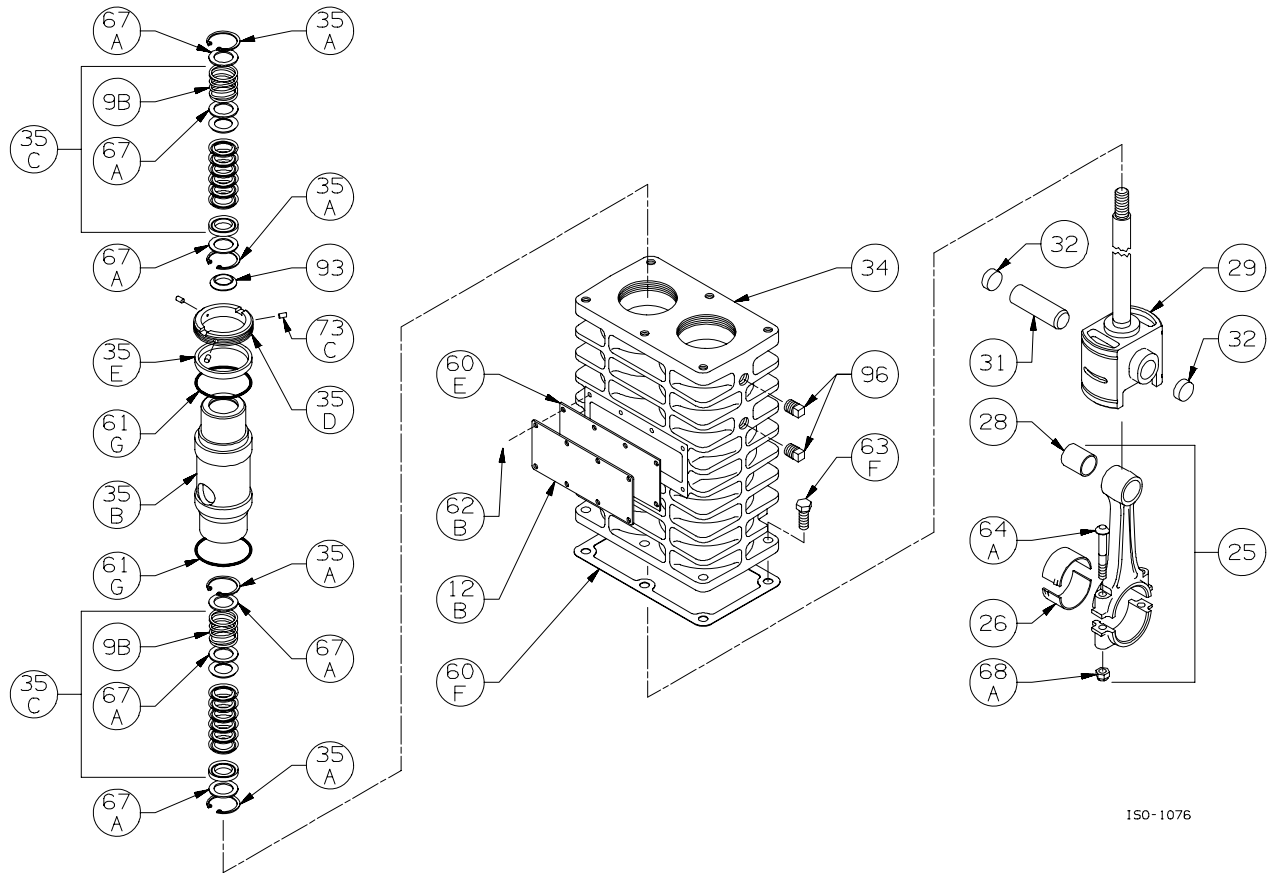

Ref	Description	Qty	Part No
14	Oil Pump Cover Assembly (w/ 17A,96B)	1	794763
	Oil Pump Cover Assembly - For Filter (w/ 17A, 96B)		794764
17A	Roll Pin	1	794753
30	Oil Filter Fitting	1	794725
60L	Gasket - Oil Pump Cover *	1	794721
61C	O-Ring - Adjusting Screw *	1	792168
63D	Capscrew - Soc. Hd	4	790559
96B	Pipe Plug	2	790309

* Included in Gasket Sets

ISO-1106

Flywheel Assembly:
 Models LB161B, LB162B

S1106

Ref	Description	Qty	Part No
23	Key	1	792167
55A	Hub	1	790563
57	Flywheel Assembly	1	792073
57A	Flywheel	1	792197

Models LB361B, LB362C

Ref	Description	Qty	Part No
23	Key	1	793167
55A	Hub	1	790143
57	Flywheel Assembly	1	793047
57A	Flywheel	1	792197

ISO-1076

Crosshead Assembly: LB162B

ISO1076

Ref	Description	Qty	Part No
9B	Packing Spring	4	792077
12B	Inspection Plate	1	792017
25	Connecting Rod Assembly	2	792009
26	Connecting Rod Bearing	2	792012
28	Wrist Pin Bushing **	2	792013
29	Crosshead Assembly	2	792429
31	Wrist Pin	2	792014
32	Wrist Pin Plug	4	792178
34	Crosshead Guide	1	792455
35A	Retainer Ring	8	793404
35B	Packing Box	2	792502
35C	Packing Set	4	793499
35D	Hold-down Ring	2	793220