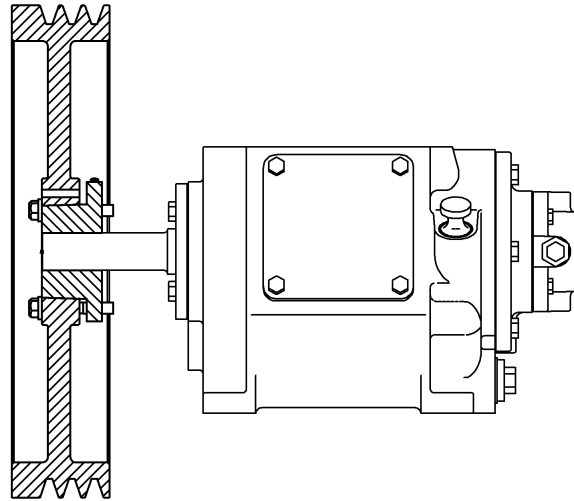

ISO-1106

Flywheel Assembly:
Models LB161B, LB162B

S1106

Ref	Description	Qty	Part No
23	Key	1	792167
55A	Hub	1	790563
57	Flywheel Assembly	1	792073
57A	Flywheel	1	792197

Models LB361B, LB362C

Ref	Description	Qty	Part No
23	Key	1	793167
55A	Hub	1	790143
57	Flywheel Assembly	1	793047
57A	Flywheel	1	792197