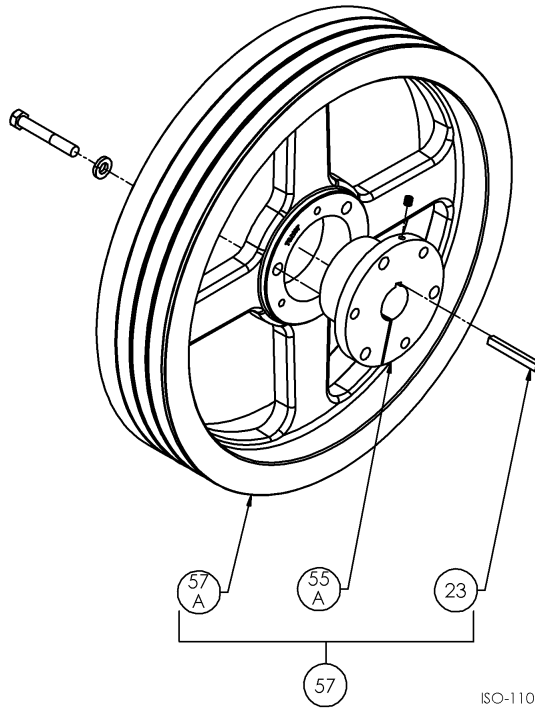

ISO-1106

Flywheel Assembly:
Models LB161B, LB162B

S1106

Ref	Description	Qty	Part No
23	Key	1	792167
55A	Hub	1	790563
57	Flywheel Assembly	1	792073
57A	Flywheel	1	792197

Models LB361B, LB362C

Ref	Description	Qty	Part No
23	Key	1	793167
55A	Hub	1	790143
57	Flywheel Assembly	1	793047
57A	Flywheel	1	792197