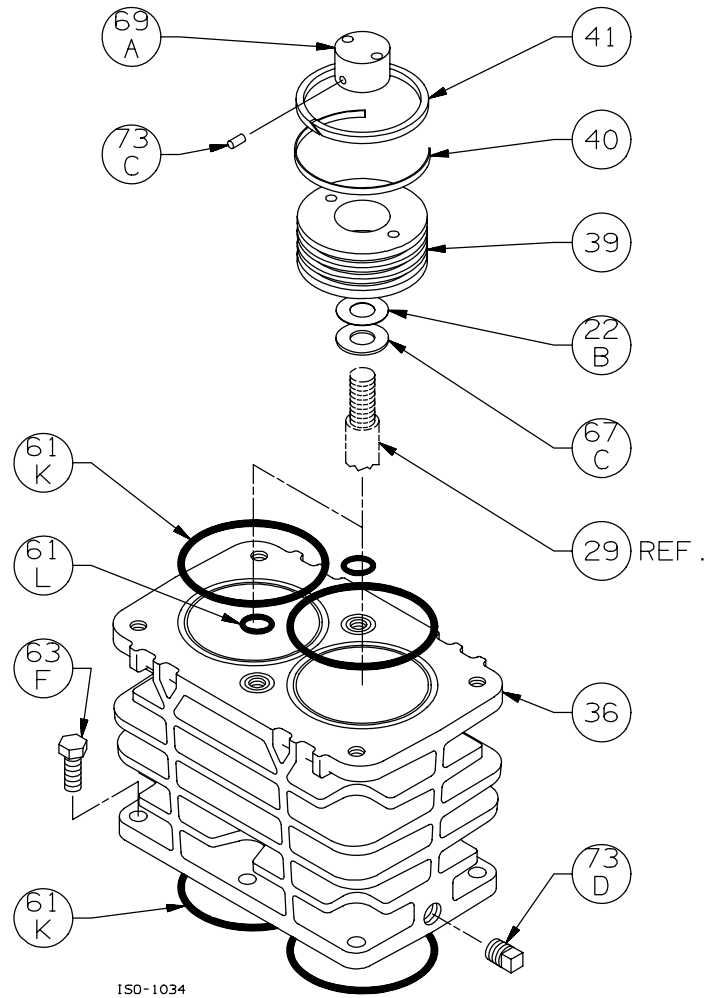

Cylinder Assembly:
Models LB161, LB161B, LB162B

ISO1034

Ref	Description	Qty	Part No
22B	Piston Shim - 0.015	AR	792034
	Piston Shim - 0.007	AR	792050
36	Cylinder	1	792101
39	Piston	2	792031
40	Expander	6	792022
41	Piston Ring	6	792018
61K	O-Ring *	4	792112
61L	O-Ring *	2	792114
63F	Capscrew - Hex Hd	6	792093
67C	Thrust Washer	2	792033
69A	Piston Nut	2	793022
73C	Lock Plug *	4	793028
73D	Pipe Plug	1	793498

* Included in Gasket Sets