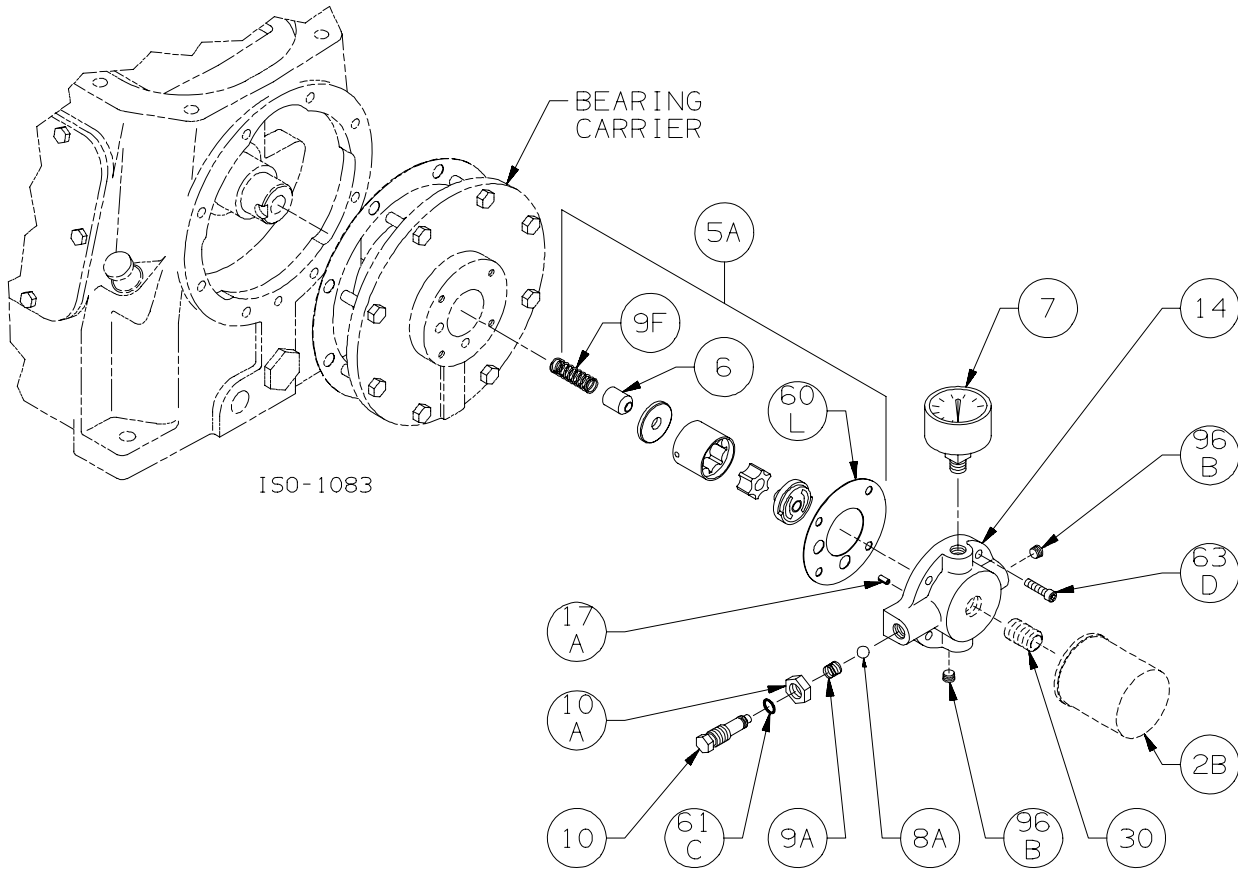

Bulletins Needed For Complete Parts List

This page	5E-021
Crankcase	5F-011
Oil Pump	5G-011
Flywheel	5H-010
Crosshead	5J-021
Cylinder	5L-010
Head	5M-010

Notes:

Crankcase Assembly: Models LB161B, LB162B

ISO1100

Ref	Description	Qty	Part No
20	Bearing Cover Plate	1	793106
21	Oil Seal	1	793143
22A	Bearing Adjustment Shim Kit	1	793133
30	Oil Filter Fitting	1	794725
60A	Gasket - Oil Screen *	1	792136
60B	Gasket - Oil Screen Plug *	1	792123
60C	Gasket - Inspection Plate *	1	792122
60D	Gasket - Bearing Carrier Assembly*	1	792124
60L	Gasket - Oil Pump Cover *	1	794721
61A	O-Ring - Oil Screen *	1	792175
61D	O-Ring - Oil Bayonet *	1	792174
63C	Capscrew - Hex Hd	4	793116
63D	Capscrew - Soc Hd	4	790559
63E	Capscrew - Hex Hd	4	792093
63U	Capscrew - Hex Hd	6	792093
72B	Elbow	1	790453
73A	Pipe Plug	1	792166
96A	Pipe Plug	1	790488
96B	Pipe Plug	2	790309

* Included in Gasket Sets

Oil Pump Detail:

Models LB161B, LB162B, LB361B, LB362C, LB601B, LB602B, LB942A

ISO1083

Ref	Description	Qty	Part No
2B	Oil Filter	1	794726
5A	Oil Pump Kit (w/ 6, 9F, 60L)		794760
6	Oil Pump Cone	1	794750
7	Oil Pressure Gauge	1	790012
8A	Oil Pressure Adj. Ball	1	792154
9A	Oil Pressure Adj. Spring	1	792153
9F	Oil Pump Spring	1	794751
10	Oil Pressure Adj. Screw	1	792148
10A	Locknut	1	792152

Ref	Description	Qty	Part No
14	Oil Pump Cover Assembly (w/ 17A,96B)	1	794763
	Oil Pump Cover Assembly - For Filter (w/ 17A, 96B)		794764
17A	Roll Pin	1	794753
30	Oil Filter Fitting	1	794725
60L	Gasket - Oil Pump Cover *	1	794721
61C	O-Ring - Adjusting Screw *	1	792168
63D	Capscrew - Soc. Hd	4	790559
96B	Pipe Plug	2	790309