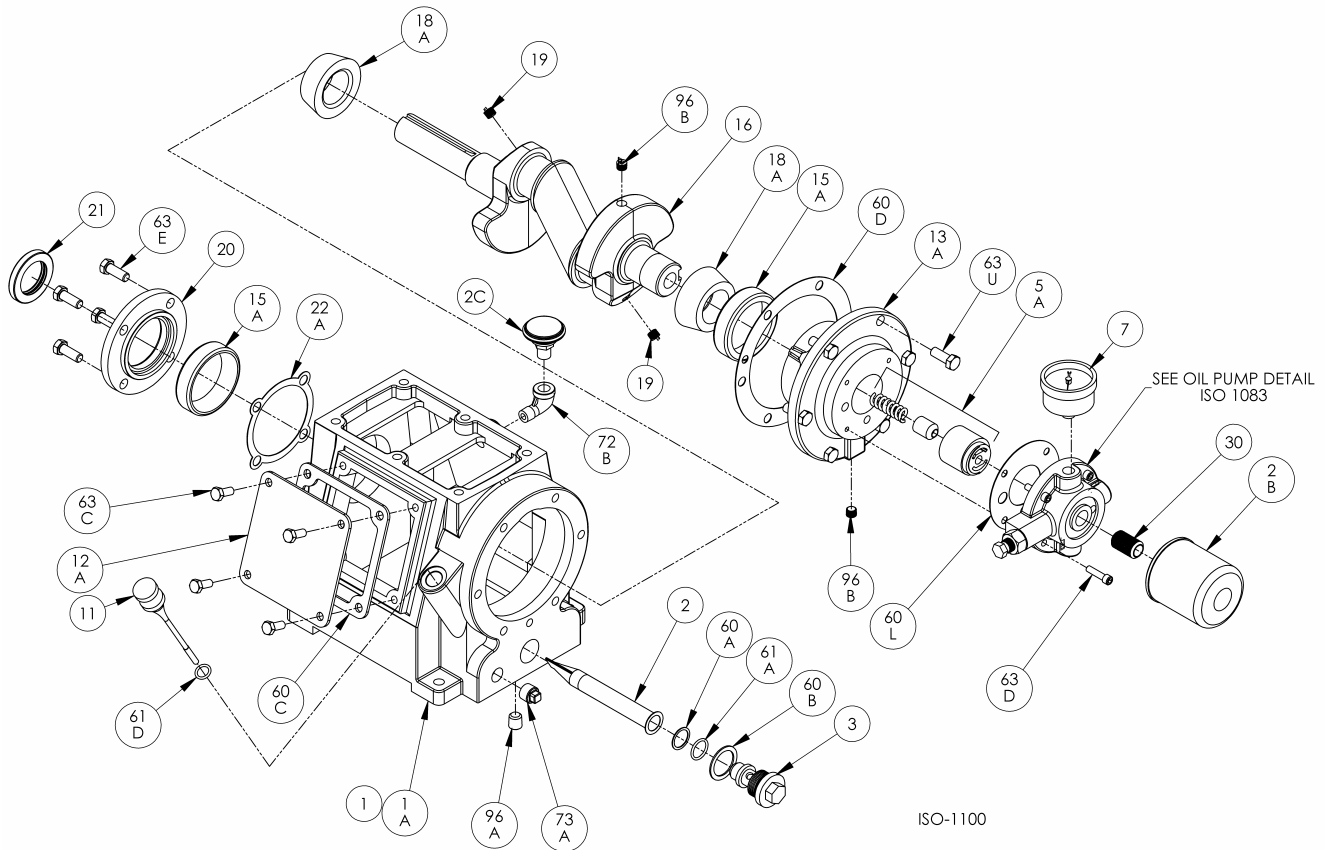

Crankcase Assembly: Models LB161B, LB162B

ISO1100

Ref	Description	Qty	Part No
1	Crankcase Assembly – with Oil Filter (std)	1	792100
	Crankcase Assembly – no Oil Filter		792103
	Crankcase Assembly - with Ext. Shaft		792155
	Crankcase Assy - Ext Shaft & Oil Filter		792171
1A	Crankcase	1	792102
2	Oil Intake Screen	1	792135
2B	Oil Filter	1	794726
2C	Breather Filter	1	792070
3	Oil Screen Plug	1	792145
5A	Oil Pump Kit	1	794760
7	Oil Pressure Gauge	1	790012
11	Oil Bayonet Assembly	1	792162
12A	Inspection Plate	1	792105
13A	Bearing Carrier	1	792104
15A	Bearing Cup	2	793126
16	Crankshaft Assembly (w/ 18A,19,96B)	1	792157
	Crankshaft Assembly-Ext (w/ 18A,19,96B)		792191
18A	Bearing Cone	2	793142
19	Orifice	2	792146

Ref	Description	Qty	Part No
20	Bearing Cover Plate	1	793106
21	Oil Seal	1	793143
22A	Bearing Adjustment Shim Kit	1	793133
30	Oil Filter Fitting	1	794725
60A	Gasket - Oil Screen *	1	792136
60B	Gasket - Oil Screen Plug *	1	792123
60C	Gasket - Inspection Plate *	1	792122
60D	Gasket - Bearing Carrier Assembly*	1	792124
60L	Gasket - Oil Pump Cover *	1	794721
61A	O-Ring - Oil Screen *	1	792175
61D	O-Ring - Oil Bayonet *	1	792174
63C	Capscrew - Hex Hd	4	793116
63D	Capscrew - Soc Hd	4	790559
63E	Capscrew - Hex Hd	4	792093
63U	Capscrew - Hex Hd	6	792093
72B	Elbow	1	790453
73A	Pipe Plug	1	792166
96A	Pipe Plug	1	790488
96B	Pipe Plug	2	790309

* Included in Gasket Sets