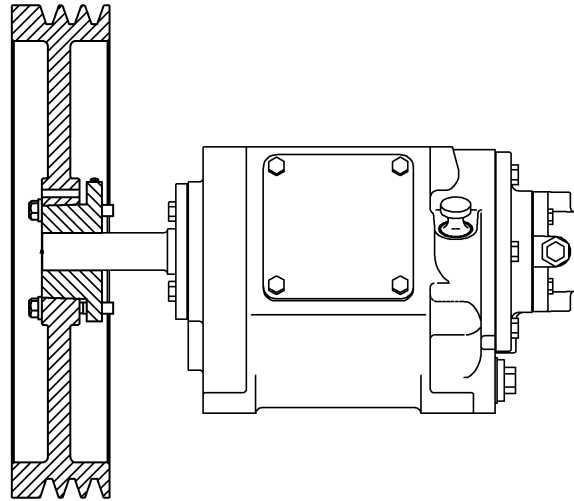

Flywheel Assembly:
Models LB161B, LB162B

S1106

Ref	Description	Qty	Part No
23	Key	1	792167
55A	Hub	1	790563
57	Flywheel Assembly	1	792073
57A	Flywheel	1	792197

Models LB361B, LB362C

Ref	Description	Qty	Part No
23	Key	1	793167
55A	Hub	1	790143
57	Flywheel Assembly	1	793047
57A	Flywheel	1	792197