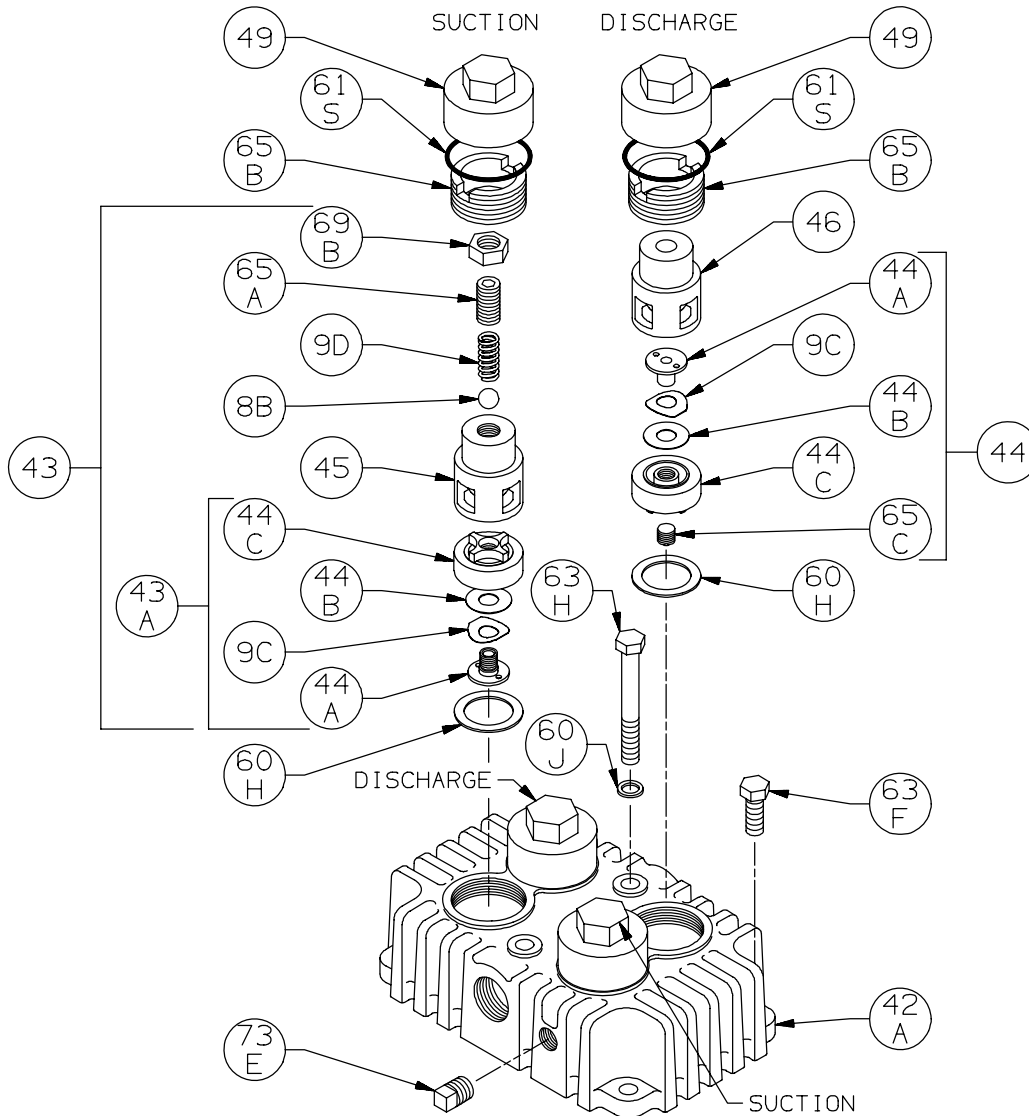

Ref	Description	Qty	Part No
35D	Hold-down Ring	2	793220
60E	Gasket - Inspection Plate *	1	792092
60F	Gasket - Crankcase *	1	792121
61G	O-Ring (Buna-N) Std *	2	792125
62B	Machine Screw - Inspection Plate	8	793096
63F	Capscrew - Hex Hd	6	792093
64A	Connecting Rod Bolt	4	792006
67A	Washer - Packing Box	4	792083
67B	Washer - Packing Spring	2	792087
68A	Connecting Rod Bolt Nut	4	792005
73C	Lock Plug *	6	792030

* Included in Gasket Sets

** Must be honed after installing

Cylinder Assembly:
Models LB161, LB161B, LB162B

ISO1034

Ref	Description	Qty	Part No
22B	Piston Shim - 0.015	AR	792034
	Piston Shim - 0.007	AR	792050
36	Cylinder	1	792101
39	Piston	2	792031
40	Expander	6	792022
41	Piston Ring	6	792018
61K	O-Ring *	4	792112
61L	O-Ring *	2	792114
63F	Capscrew - Hex Hd	6	792093
67C	Thrust Washer	2	792033
69A	Piston Nut	2	793022
73C	Lock Plug *	4	793028
73D	Pipe Plug	1	793498

* Included in Gasket Sets

ISO-1033

Head Assembly: Models LB161, LB161B, LB162, LB162B

ISO1033

Ref	Description	Qty	Part No
8B	Liquid Relief Valve Ball	2	792042
9C	Valve Spring	4	792038
9D	Liquid Relief Valve Spring	2	792045
42A	Head	1	792111
43	Suction Valve Assembly	2	792269
43A	Valve Sub-Assembly	0	792259
44	Discharge Valve Assembly	2	792279
44A	Valve Bumper	4	792235
44B	Valve Disc	4	792037
44C	Valve Body	4	792236
45	Liquid Relief Valve Body	2	792046
46	Cage	2	792051

Ref	Description	Qty	Part No
49	Valve Cap	4	792003
60H	Gasket - Valve *	4	792107
60J	Gasket - Center Head Bolt *	2	792113
61S	O-Ring *	4	792306
63F	Capscrew - Hex Hd	4	792093
63H	Capscrew - Hex Hd	2	792095
65A	Liquid Relief Valve Screw	2	792043
65B	Valve Holddown Screw	4	792002
65C	Screw	2	792234
69B	Nut	2	792044
73E	Pipe Plug	2	793498