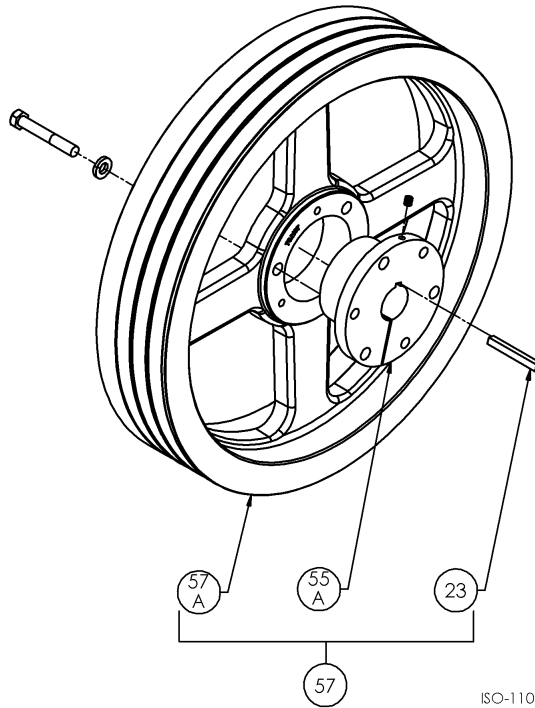

Flywheel Assembly:
Models LB161B, LB162B

S1106

Ref	Description	Qty	Part No
23	Key	1	792167
55A	Hub	1	790563
57	Flywheel Assembly	1	792073
57A	Flywheel	1	792197

Models LB361B, LB362C

Ref	Description	Qty	Part No
23	Key	1	793167
55A	Hub	1	790143
57	Flywheel Assembly	1	793047
57A	Flywheel	1	792197