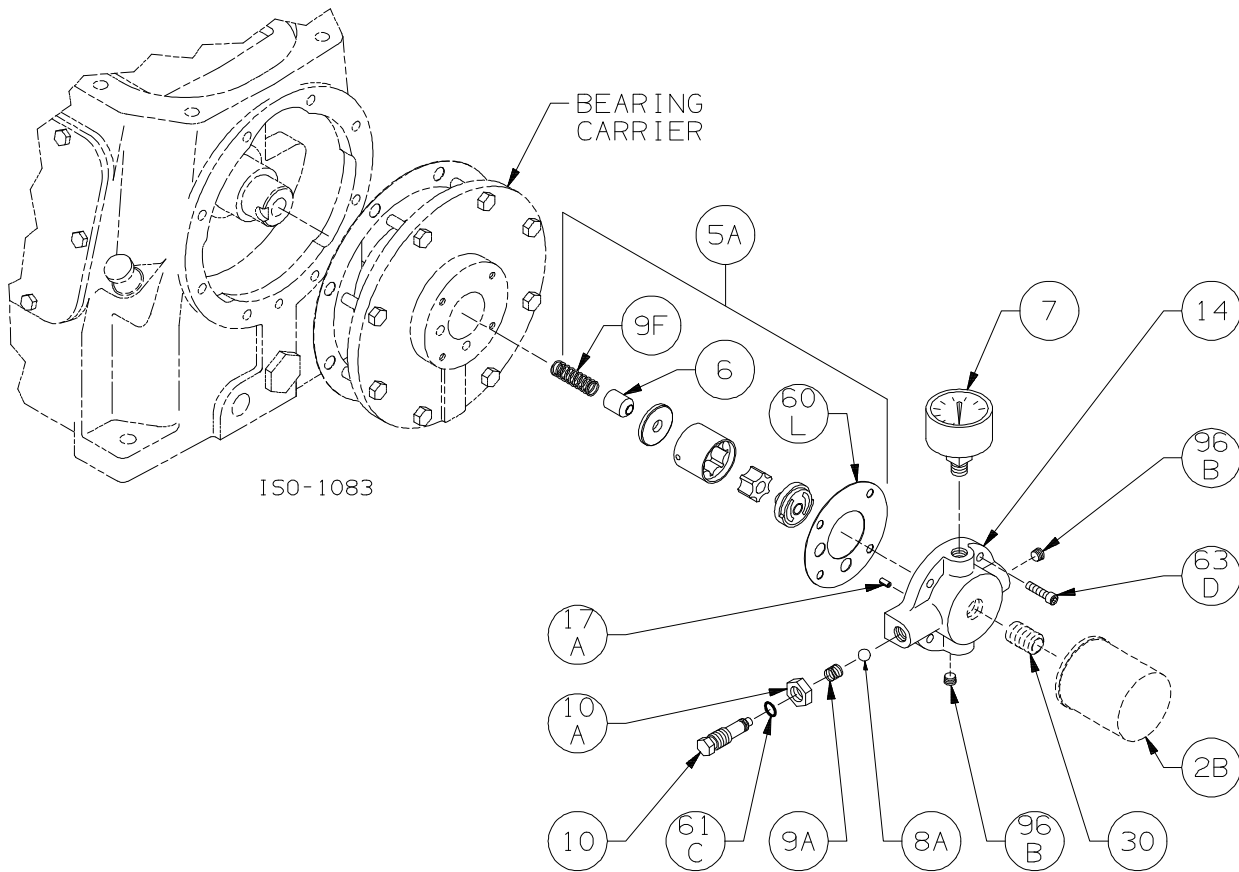

compressors

Oil Pump Detail:

Models LB161B, LB162B, LB361B, LB362C, LB601B, LB602B, LB942A

ISO1083

Ref	Description	Qty	Part No
2B	Oil Filter	1	794726
5A	Oil Pump Kit (w/ 6, 9F, 60L)		794760
6	Oil Pump Cone	1	794750
7	Oil Pressure Gauge	1	790012
8A	Oil Pressure Adj. Ball	1	792154
9A	Oil Pressure Adj. Spring	1	792153
9F	Oil Pump Spring	1	794751
10	Oil Pressure Adj. Screw	1	792148
10A	Locknut	1	792152

Ref	Description	Qty	Part No
14	Oil Pump Cover Assembly (w\ 17A,96B)	1	794763
	Oil Pump Cover Assembly - For Filter (w\ 17A, 96B)		794764
17A	Roll Pin	1	794753
30	Oil Filter Fitting	1	794725
60L	Gasket - Oil Pump Cover *	1	794721
61C	O-Ring - Adjusting Screw *	1	792168
63D	Capscrew - Soc. Hd	4	790559
96B	Pipe Plug	2	790309

* Included in Gasket Sets