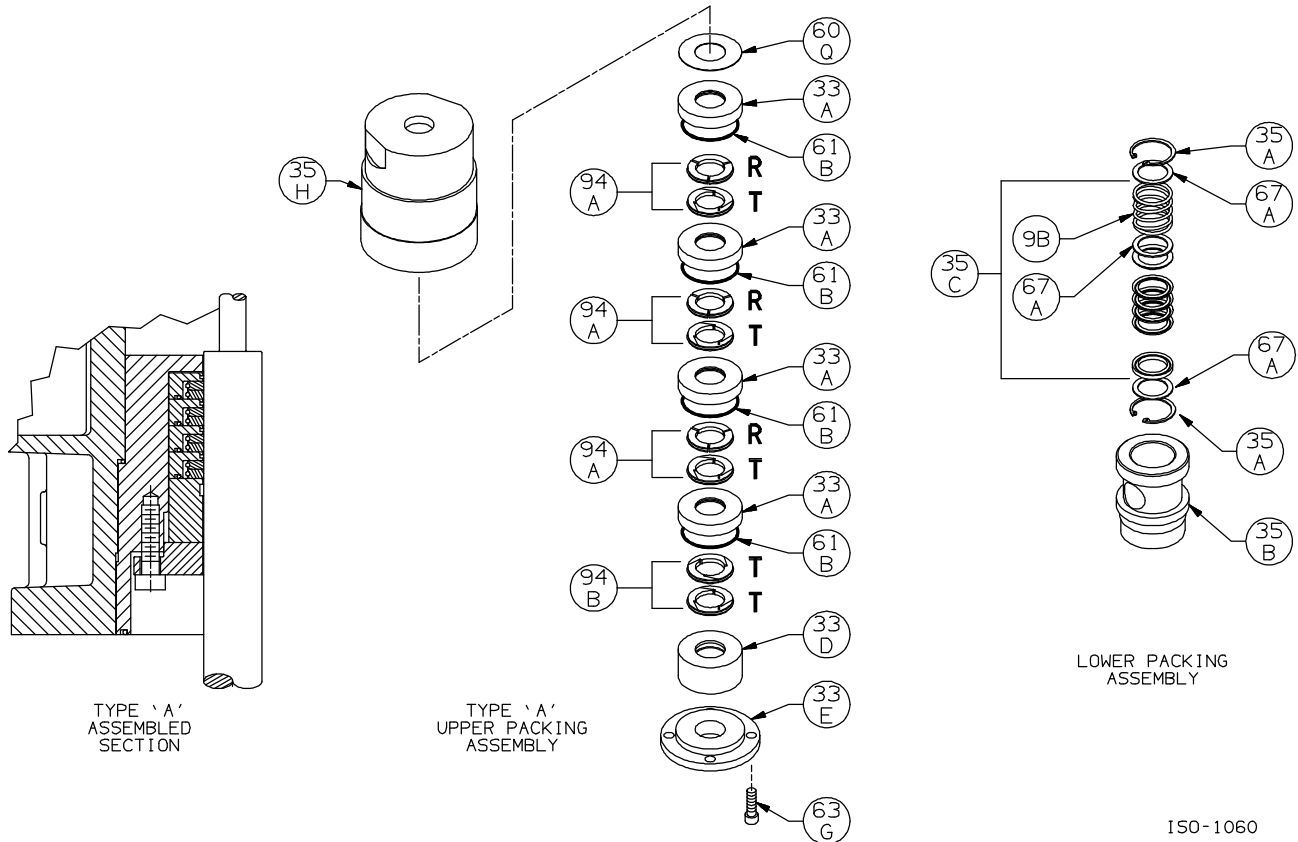

compressors

ISO-1060

Packing Detail - Type 'A': LB942A

ISO1060

Ref	Description	Qty	Part No
9B	Packing Spring	2	794083
33A	Packing Cup	8	794741
33D	Packing Spacer	2	794745
33E	Packing Gland	2	794740
35A	Retainer Ring	4	794080
35B	Packing Box - Lower	2	794739
35C	Packing Set	2	794499

Ref	Description	Qty	Part No
35H	Packing Box - Upper	2	794738
60Q	Gasket - Packing Cup *	2	794754
61B	O-Ring (Buna-N) Std *	8	792260
63G	Capscrew - Socket Hd	8	790483
67A	Washer - Packing Box	6	794084
94A	Packing Ring - R/T	6	794746
94B	Packing Ring - T/T	2	794747

* Included in Gasket Sets