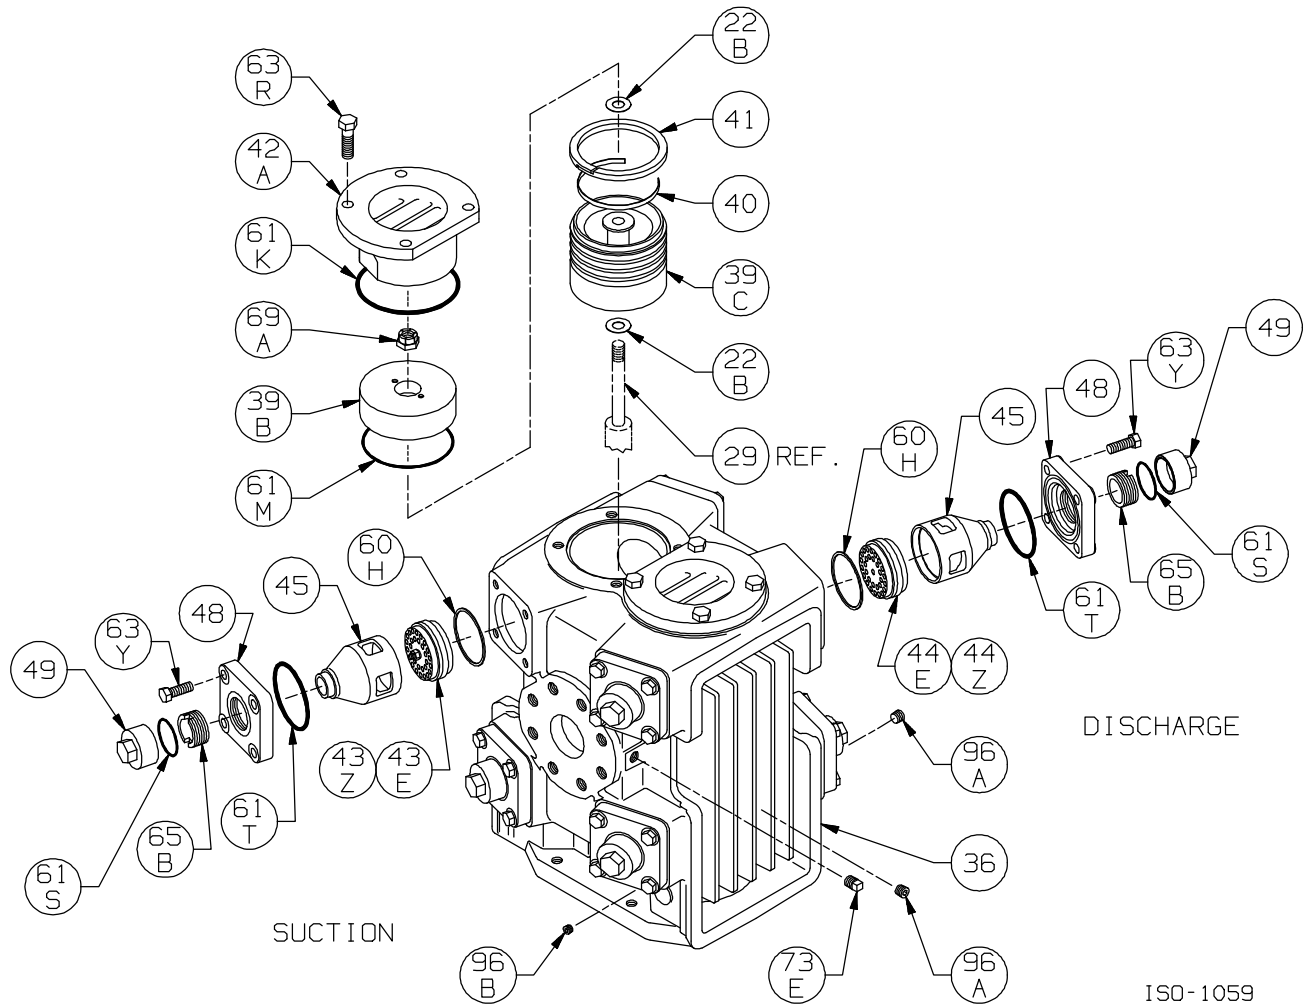

compressors

ISO - 1059

Cylinder Assembly LB942A

ISO1059

Ref	Description	Qty	Part No
22B	Piston Shim	0.007"	AR 794761
		0.015"	AR 794762
36	Cylinder	1	794704
39B	Piston Cap	2	794719
39C	Piston	2	794718
40	Expander	8	793614
41	Piston Ring - Std	8	793610
42A	Head	2	794702
43E	Suction Valve Assembly	4	793659
43Z	Valve Repair Kit - For 793659/793679		793660
44E	Discharge Valve Assembly	4	793679
44Z	Valve Repair Kit - For 793659/793679		793660
45	Cage	8	794620
48	Valve Cover Plate	8	794284
49	Valve Cap	8	792003

Ref	Description	Qty	Part No
60H	Gasket - Valve *	8	794198
61K	O-Ring (Buna-N) Std *	2	792315
61M	O-Ring (Buna-N) Std *	2	792060
61S	O-Ring (Buna-N) Std *	8	792306
61T	O-Ring (Buna-N) Std *	8	792112
63R	Capscrew - Hex Hd	8	794097
63Y	Capscrew - Hex Hd	32	793094
65B	Valve Holddown Screw	8	792002
69A	Piston Nut	2	790487
73E	Pipe Plug - 1/4	4	793498
96A	Pipe Plug - 1/4 Socket	4	790488
96B	Pipe Plug - 1/8 Socket	2	790309

AR As Required

* Included in Gasket Sets