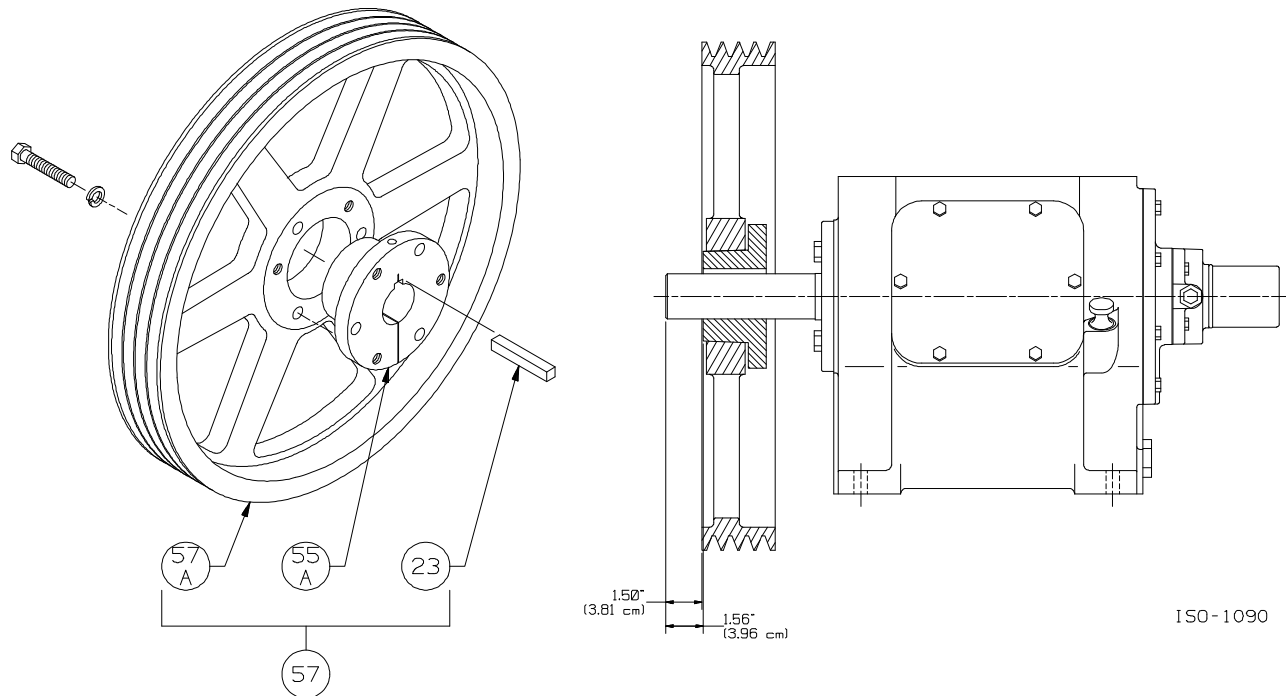

compressors

Flywheel Assembly: LB942A

ISO1090

Ref	Description	Qty	Part No
23	Key	1	794267
55A	Hub	1	790505
57	Flywheel Assembly	1	794755
57A	Flywheel	1	790539