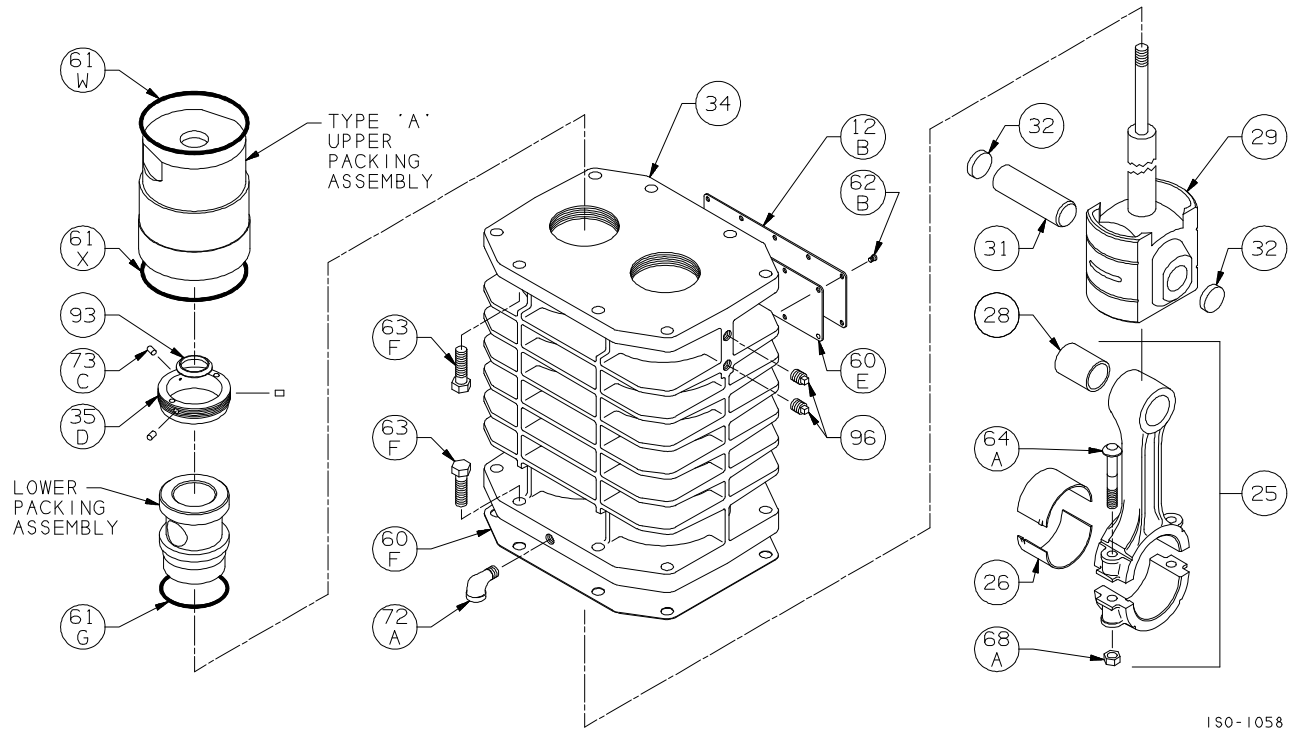

Ref	Description	Qty	Part No
14	Oil Pump Cover Assembly (w\ 17A,96B)	1	794763
	Oil Pump Cover Assembly - For Filter (w\ 17A, 96B)		794764
17A	Roll Pin	1	794753
30	Oil Filter Fitting	1	794725
60L	Gasket - Oil Pump Cover *	1	794721
61C	O-Ring - Adjusting Screw *	1	792168
63D	Capscrew - Soc. Hd	4	790559
96B	Pipe Plug	2	790309

* Included in Gasket Sets

compressors

Flywheel Assembly: LB942A

ISO1090

Ref	Description	Qty	Part No
23	Key	1	794267
55A	Hub	1	790505
57	Flywheel Assembly	1	794755
57A	Flywheel	1	790539

compressors

Crosshead Assembly: LB942A

ISO1058

Ref	Description	Qty	Part No
12B	Inspection Plate	1	794093
25	Connecting Rod Assembly	2	794728
26	Connecting Rod Bearing	2	794710
28	Wrist Pin Bushing **	2	794749
29	Crosshead Assembly	2	794723
31	Wrist Pin	2	794727
32	Wrist Pin Plug	4	794724
34	Crosshead Guide	1	794430
35D	Hold-down Ring	2	794220
60E	Gasket - Inspection Plate *	1	794092
60F	Gasket - Crankcase *	1	794121
61G	O-Ring (Buna-N) Std *	2	794082