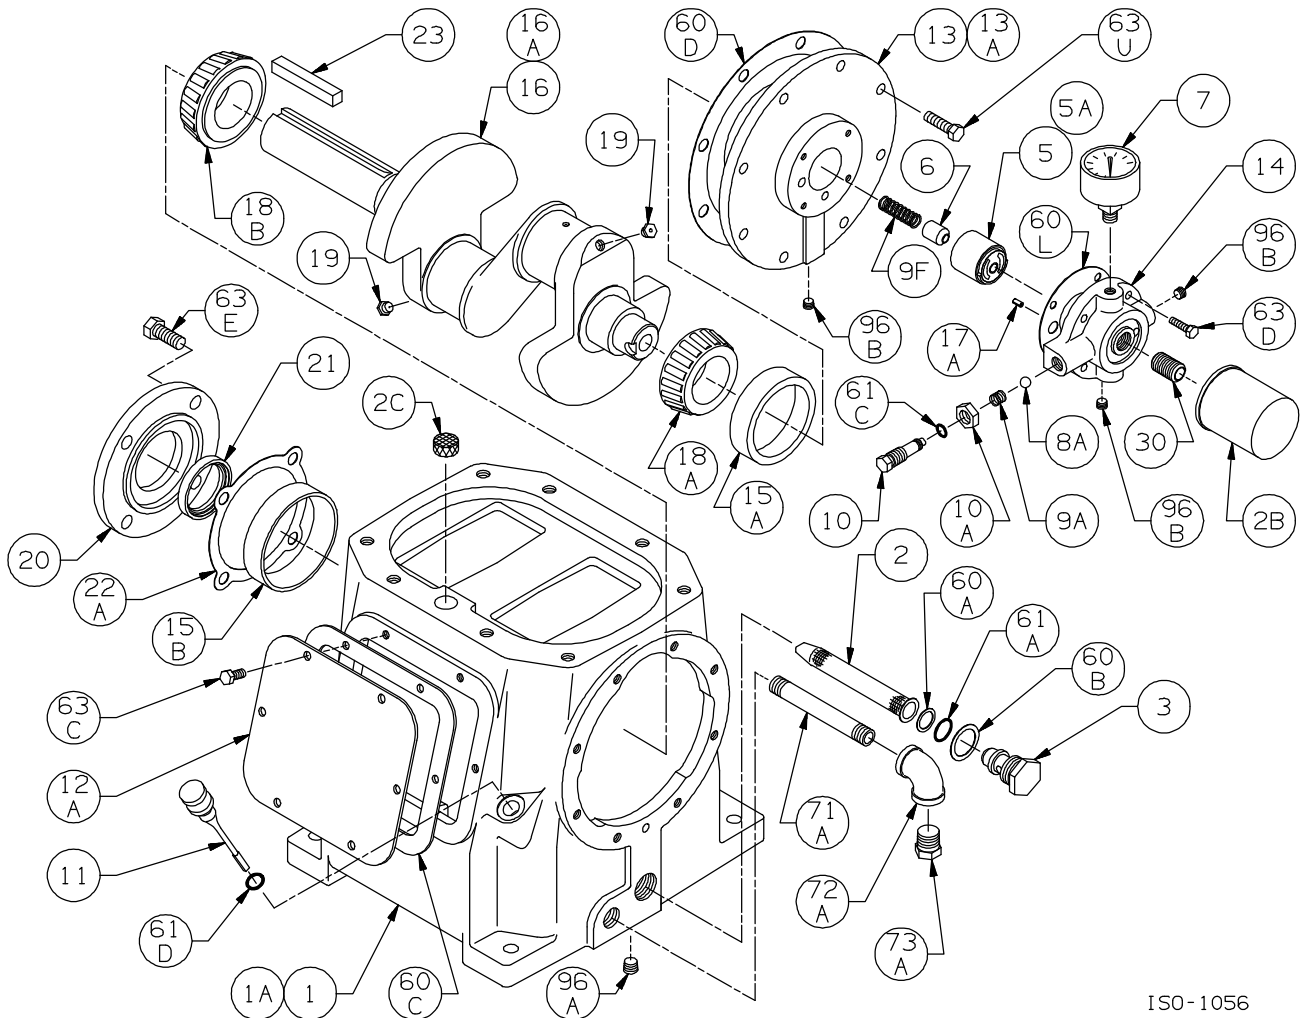

compressors

ISO-1056

Crankcase Assembly: Model LB942A

ISO1056

Ref	Description	Qty	Part No
1	Crankcase Assembly - w/ Oil Filter	1	794758
1A	Crankcase	1	794709
2	Oil Intake Screen	1	792135
2B	Oil Filter	1	794726
2C	Breather Filter	1	794752
3	Oil Screen Plug	1	792145
5A	Oil Pump Kit	1	794760
7	Oil Pressure Gauge	1	790012
11	Oil Bayonet Assembly	1	792162
12A	Inspection Plate	1	794140
13A	Bearing Carrier	1	794714
15A	Bearing Cup (Outboard)	1	794131
15B	Bearing Cup (Inboard)	1	794731
16	Crankshaft Assembly (w/ 18A,18B,19,96B)	1	794708
18A	Bearing Cone (Outboard)	1	794130
18B	Bearing Cone (Inboard)	1	794730
19	Orifice	2	792146
20	Bearing Cover Plate	1	794716

Ref	Description	Qty	Part No
21	Oil Seal	1	794732
22A	Bearing Adjustment Shim Kit	1	794733
30	Oil Filter Fitting	1	794725
60A	Gasket - Oil Screen *	1	792136
60B	Gasket - Oil Screen Plug *	1	792123
60C	Gasket - Inspection Plate *	1	794122
60D	Gasket - Bearing Carrier Assembly *	1	794720
60L	Gasket - Oil Pump Cover *	1	794721
61A	O-Ring - Oil Screen *	1	792175
61D	O-Ring - Oil Bayonet *	1	792174
63C	Capscrew - Hex Hd	6	793116
63D	Capscrew - Soc Hd	4	790559
63E	Capscrew - Hex Hd	4	790484
63U	Capscrew - Hex Hd	8	792093
73A	Pipe Plug	1	790024
96A	Pipe Plug	1	790488
96B	Pipe Plug	2	790309

* Included in Gasket Sets