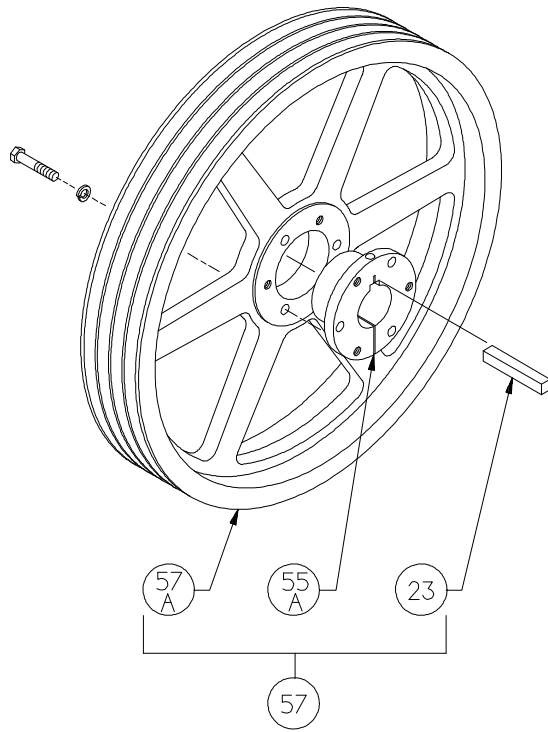

Ref	Description	Qty	Part No
20	Bearing Cover Plate	1	794716
21	Oil Seal	1	794732
22A	Bearing Adjustment Shim Kit	1	794733
30	Oil Filter Fitting	1	794725
60A	Gasket - Oil Screen *	1	792136
60B	Gasket - Oil Screen Plug *	1	792123
60C	Gasket - Inspection Plate *	1	794122
60D	Gasket - Bearing Carrier Assembly*	1	794720
60L	Gasket - Oil Pump Cover *	1	794721
61A	O-Ring - Oil Screen *	1	792175
61D	O-Ring - Oil Bayonet *	1	792174
63C	Capscrew - Hex Hd	6	793116
63D	Capscrew - Soc Hd	4	790559
63E	Capscrew - Hex Hd	4	790484
63U	Capscrew - Hex Hd	8	792093
72B	Elbow	1	790453
73A	Pipe Plug	1	790024
96A	Pipe Plug	1	790488
96B	Pipe Plug	2	790309

* Included in Gasket Sets

Oil Pump Detail:

Models LB161B, LB162B, LB361B, LB362C, LB601B, LB602B, LB942A, LB942B

ISO1083

Ref	Description	Qty	Part No
2B	Oil Filter	1	794726
5A	Oil Pump Kit (with 6, 9F, 60L)		794760
6	Oil Pump Cone	1	794750
7	Oil Pressure Gauge	1	790012
8A	Oil Pressure Adj. Ball	1	792154
9A	Oil Pressure Adj. Spring	1	792153
9F	Oil Pump Spring	1	794751
10	Oil Pressure Adj. Screw	1	792148
10A	Locknut	1	792152

Ref	Description	Qty	Part No
14	Oil Pump Cover Assembly - For Filter	1	794764
	Oil Pump Cover Assembly (both include 17A, 96B)		794763
17A	Roll Pin	1	794753
30	Oil Filter Fitting	1	794725
60L	Gasket - Oil Pump Cover *	1	794721
61C	O-Ring - Adjusting Screw *	1	792168
63D	Capscrew - Socket Head	4	790559
96B	Pipe Plug	2	790309

* Included in Gasket Sets

ISO-1084

**Flywheel Assembly:
LB601B, LB602B**

ISO1084

Ref	Description	Qty	Part No
23	Key	1	794267
55A	Hub	1	790149
57	Flywheel Assembly	1	794132
57A	Flywheel	1	790545

Crosshead Assembly: LB601B