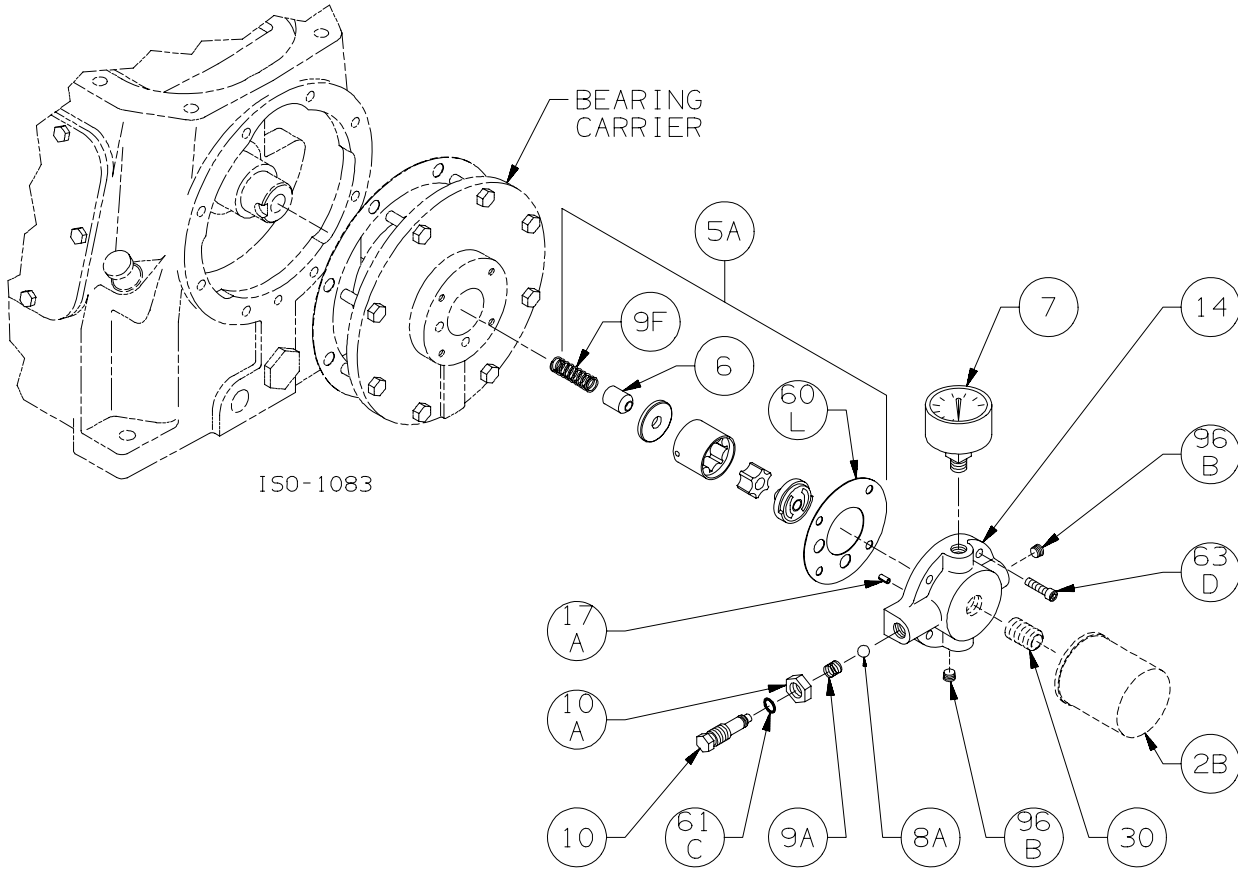

Oil Pump Detail:

Models LB161B, LB162B, LB361B, LB362C, LB601B, LB602B, LB942A, LB942B

ISO1083

Ref	Description	Qty	Part No
2B	Oil Filter	1	794726
5A	Oil Pump Kit (with 6, 9F, 60L)		794760
6	Oil Pump Cone	1	794750
7	Oil Pressure Gauge	1	790012
8A	Oil Pressure Adj. Ball	1	792154
9A	Oil Pressure Adj. Spring	1	792153
9F	Oil Pump Spring	1	794751
10	Oil Pressure Adj. Screw	1	792148
10A	Locknut	1	792152

Ref	Description	Qty	Part No
14	Oil Pump Cover Assembly - For Filter	1	794764
	Oil Pump Cover Assembly (both include 17A, 96B)		794763
17A	Roll Pin	1	794753
30	Oil Filter Fitting	1	794725
60L	Gasket - Oil Pump Cover *	1	794721
61C	O-Ring - Adjusting Screw *	1	792168
63D	Capscrew - Socket Head	4	790559
96B	Pipe Plug	2	790309

* Included in Gasket Sets