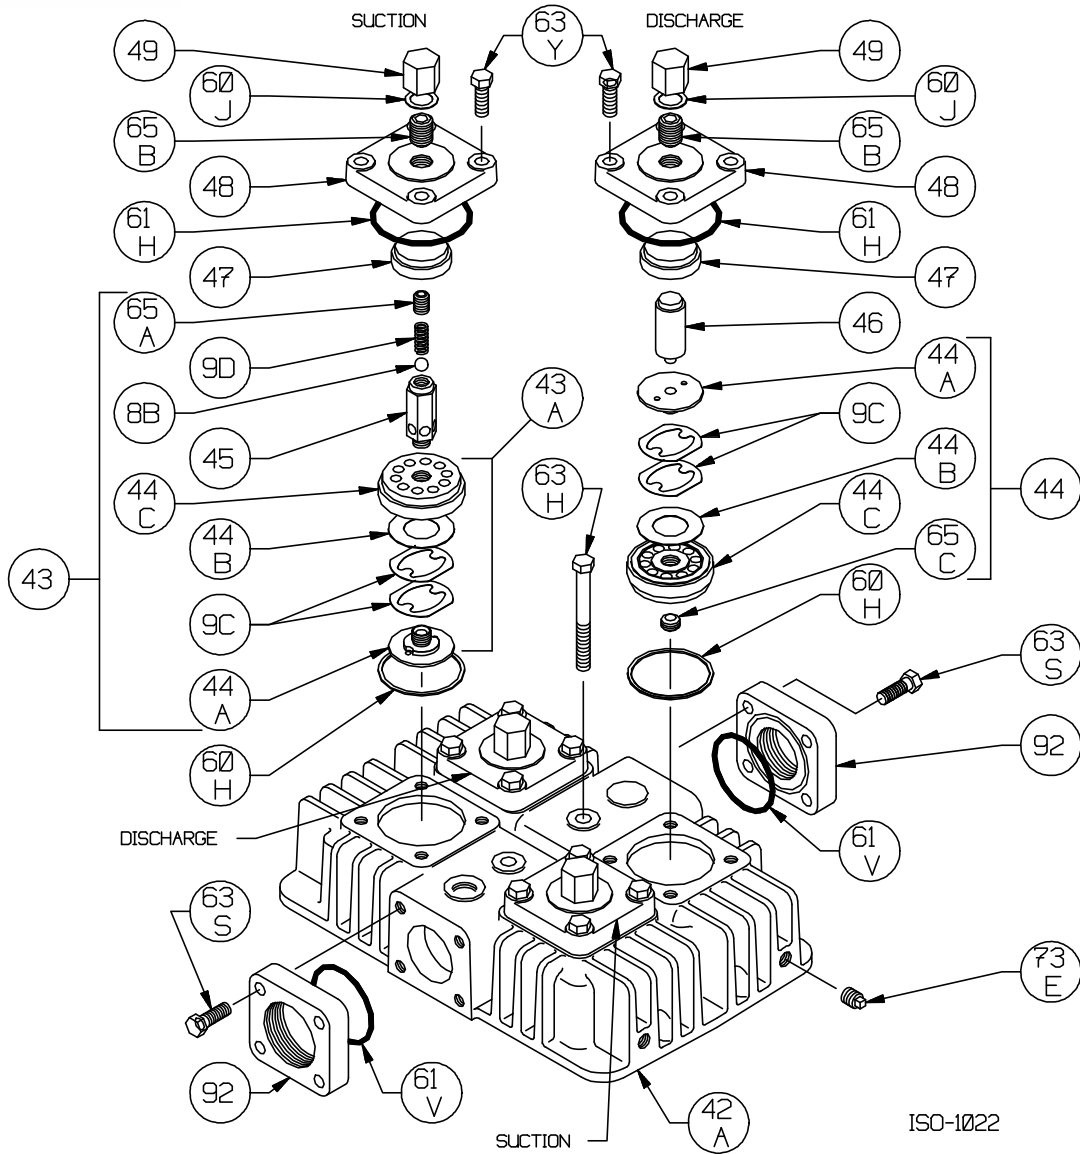

Ref	Description	Qty	Part No
14	Oil Pump Cover Assembly - For Filter	1	794764
	Oil Pump Cover Assembly (both include 17A, 96B)		794763
17A	Roll Pin	1	794753
30	Oil Filter Fitting	1	794725
60L	Gasket - Oil Pump Cover *	1	794721
61C	O-Ring - Adjusting Screw *	1	792168
63D	Capscrew - Socket Head	4	790559
96B	Pipe Plug	2	790309

Ref	Description	Qty	Part No
35D	Hold-down Ring	2	794220
60E	Gasket - Inspection Plate *	1	794092
60F	Gasket - Crankcase *	1	794121
61G	O-Ring (Buna-N) Std *	2	794082
62B	Machine Screw - Inspection Plate	10	793096
63F	Capscrew - Hex Hd	16	794094
64A	Connecting Rod Bolt	4	794012
67A	Washer - Packing Box	6	794084
68A	Connecting Rod Bolt Nut	4	794013
72A	Elbow - Vent	1	790453
73C	Lock Plug *	6	794028

*Included in Gasket Sets

** Must be honed after installing

ISO-1021

Cylinder Assembly: LB601B, LB602A, LB602B

ISO1021

Ref	Description	Qty	Part No
22B	Piston Shim - 0.015"	AR	794434
	Piston Shim - 0.007"	AR	794436
36	Cylinder	1	794103
39	Piston	2	794421
40	Expander	6	794025
41	Piston Ring	6	794024
61J	O-Ring *	2	794126

Ref	Description	Qty	Part No
61K	O-Ring *	2	794104
63R	Capscrew - Hex Hd	8	794097
67C	Thrust Washer	2	794433
69A	Piston Nut	2	794422
73C	Lock Plug *	4	794222
73D	Pipe Plug	1	793498

* Included in Gasket Sets