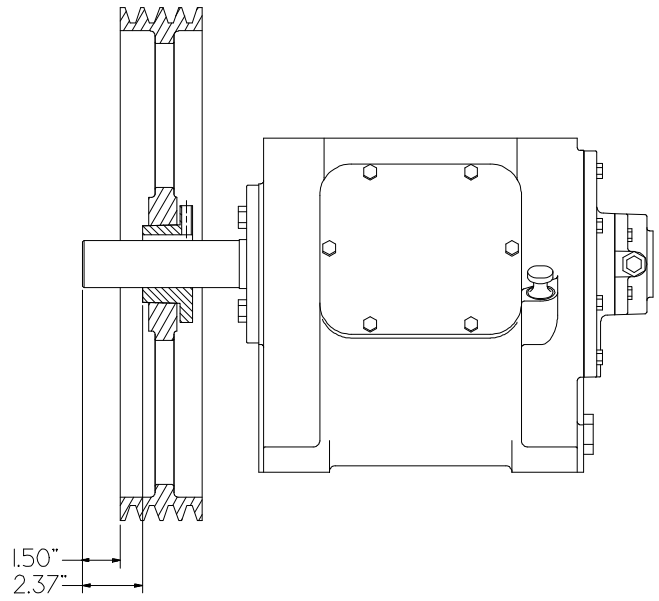

Ref	Description	Qty	Part No
20	Bearing Cover Plate	1	794716
21	Oil Seal	1	794732
22A	Bearing Adjustment Shim Kit	1	794733
30	Oil Filter Fitting	1	794725
60A	Gasket - Oil Screen *	1	792136
60B	Gasket - Oil Screen Plug *	1	792123
60C	Gasket - Inspection Plate *	1	794122
60D	Gasket - Bearing Carrier Assembly*	1	794720
60L	Gasket - Oil Pump Cover *	1	794721
61A	O-Ring - Oil Screen *	1	792175
61D	O-Ring - Oil Bayonet *	1	792174
63C	Capscrew - Hex Hd	6	793116
63D	Capscrew - Soc Hd	4	790559
63E	Capscrew - Hex Hd	4	790484
63U	Capscrew - Hex Hd	8	792093
72B	Elbow	1	790453
73A	Pipe Plug	1	790024
96A	Pipe Plug	1	790488
96B	Pipe Plug	2	790309

* Included in Gasket Sets

Oil Pump Detail:

Models LB161B, LB162B, LB361B, LB362C, LB601B, LB602B, LB942A, LB942B

ISO1083

Ref	Description	Qty	Part No
2B	Oil Filter	1	794726
5A	Oil Pump Kit (with 6, 9F, 60L)		794760
6	Oil Pump Cone	1	794750
7	Oil Pressure Gauge	1	790012
8A	Oil Pressure Adj. Ball	1	792154
9A	Oil Pressure Adj. Spring	1	792153
9F	Oil Pump Spring	1	794751
10	Oil Pressure Adj. Screw	1	792148
10A	Locknut	1	792152

Ref	Description	Qty	Part No
14	Oil Pump Cover Assembly - For Filter	1	794764
	Oil Pump Cover Assembly (both include 17A, 96B)		794763
17A	Roll Pin	1	794753
30	Oil Filter Fitting	1	794725
60L	Gasket - Oil Pump Cover *	1	794721
61C	O-Ring - Adjusting Screw *	1	792168
63D	Capscrew - Socket Head	4	790559
96B	Pipe Plug	2	790309

* Included in Gasket Sets

ISO-1084

**Flywheel Assembly:
LB601B, LB602B**

ISO1084

Ref	Description	Qty	Part No
23	Key	1	794267
55A	Hub	1	790149
57	Flywheel Assembly	1	794132
57A	Flywheel	1	790545

Crosshead Assembly: LB601B