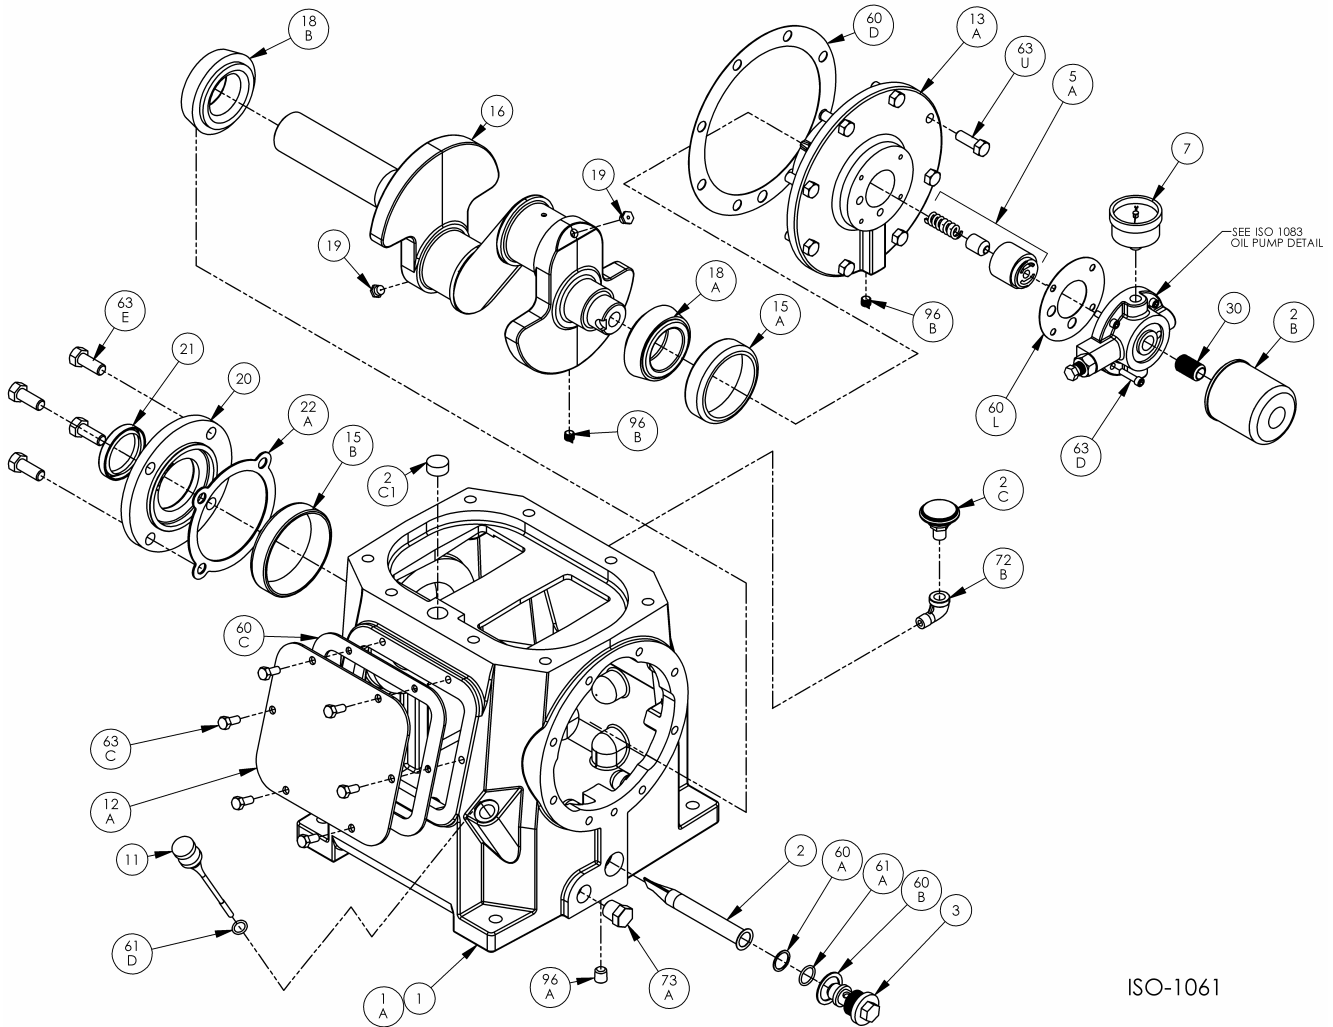

ISO-1061

Crankcase Assembly: Models LB601B, LB602B

ISO1061

Ref	Description	Qty	Part No
1	Crankcase Assembly - with Oil Filter	1	794758
	Crankcase Assembly - no Oil Filter		794759
1A	Crankcase	1	794709
2	Oil Intake Screen	1	792135
2B	Oil Filter	1	794726
2C	Breather Filter (current)	1	792070
2C1	Breather Filter (Previous Construction)		794752
3	Oil Screen Plug	1	792145
5A	Oil Pump Kit	1	794760
7	Oil Pressure Gauge	1	790012
11	Oil Bayonet Assembly	1	792162
12A	Inspection Plate	1	794140
13A	Bearing Carrier	1	794714
15A	Bearing Cup (Outboard)	1	794131
15B	Bearing Cup (Inboard)	1	794731
16	Crankshaft Assembly (w/ 18A,18B,19,96B)	1	794708
18A	Bearing Cone (Outboard)	1	794130
18B	Bearing Cone (Inboard)	1	794730
19	Orifice	2	792146

Ref	Description	Qty	Part No
20	Bearing Cover Plate	1	794716
21	Oil Seal	1	794732
22A	Bearing Adjustment Shim Kit	1	794733
30	Oil Filter Fitting	1	794725
60A	Gasket - Oil Screen *	1	792136
60B	Gasket - Oil Screen Plug *	1	792123
60C	Gasket - Inspection Plate *	1	794122
60D	Gasket - Bearing Carrier Assembly*	1	794720
60L	Gasket - Oil Pump Cover *	1	794721
61A	O-Ring - Oil Screen *	1	792175
61D	O-Ring - Oil Bayonet *	1	792174
63C	Capscrew - Hex Hd	6	793116
63D	Capscrew - Soc Hd	4	790559
63E	Capscrew - Hex Hd	4	790484
63U	Capscrew - Hex Hd	8	792093
72B	Elbow	1	790453
73A	Pipe Plug	1	790024
96A	Pipe Plug	1	790488
96B	Pipe Plug	2	790309

* Included in Gasket Sets