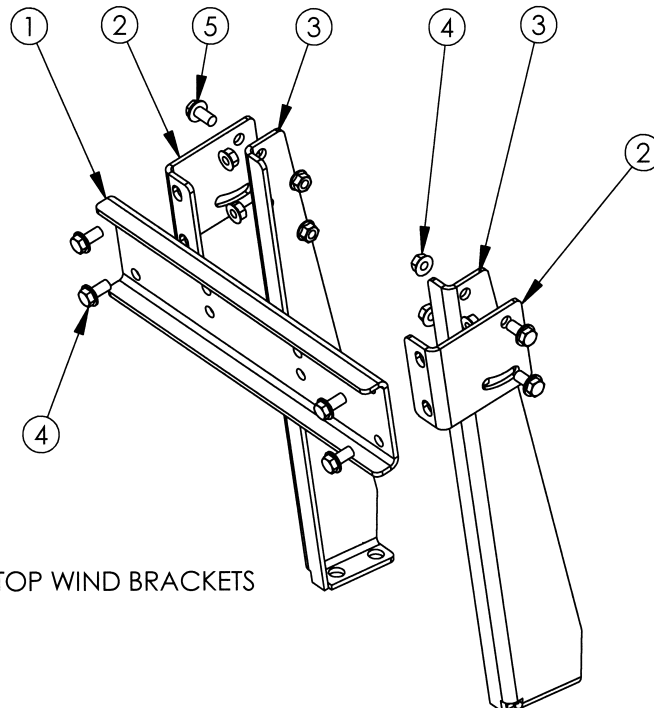

ISO 200 PARTS LIST Guidemaster Brackets

BOTTOM WIND
25-26 BRKT'S

STANDARD BOTTOM
WIND BRACKETS

TOP WIND BRACKETS

PARTS LIST
ISO-200
Hannay Guidemaster Brackets

When ordering parts
BE SURE TO SPECIFY COMPLETE MODEL NUMBER and SERIAL NUMBER OF REEL.
USE PART NUMBER!

<u>Item No.</u>	<u>Description</u>	<u>PART NUMBER</u>	<u>Quantity</u>
BOTTOM-WIND 25-26 BRACKETS			
1	Cross Member, Channel (P82A-00041).....	9945.0048	1
2	Spacer Block (P28A-00650).....	9945.0025	4
3	3/8"-16 x 1 1/2" Hex Spinlock Bolt	9904.2204	4
4	3/8"-16 Spinlock Nut.....	9904.6200	4
STANDARD BOTTOM-WIND BRACKETS			
1	Cross Member, Channel (P82A-00041).....	9945.0048	1
2	Guidemaster Angle Bracket LH & RH (P23A-00070)	9945.0060	2
3	Bottom Wind Guidemaster Wing Bracket LH & RH (P23A-00010)	9945.0036	2
4	3/8"-16 Spinlock Nut.....	9904.6200	8
5	3/8"-16 x 1" Hex Spinlock Bolt	9904.2202	8
TOP-WIND BRACKETS			
1	Cross Member, Channel (P82-00041)	9945.0048	1
2	Guidemaster Angle Bracket LH & RH (23A-00070).....	9945.0060	2
3	Top Wind Guidemaster Bracket LH & RH (P23A-00320).....	9945.0037	2
4	3/8"-16 Spinlock Nut.....	9904.6200	8
5	3/8"-16 x 3/4" Hex Spinlock Bolt.....	9904.2201	8