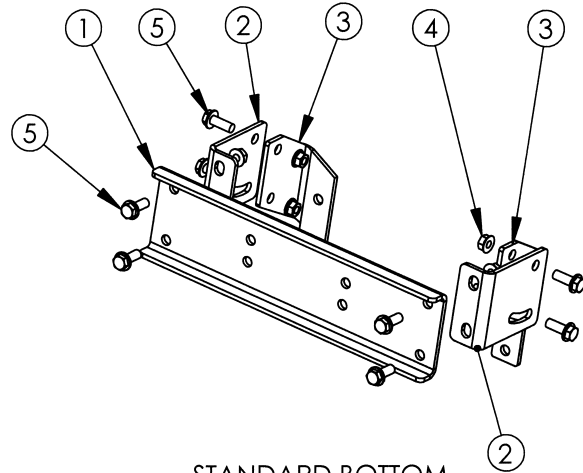

ISO 200 PARTS LIST Guidemaster Brackets

BOTTOM WIND
25-26 BRKT'S

STANDARD BOTTOM
WIND BRACKETS

TOP WIND BRACKETS

PARTS LIST
ISO-200
Hannay Guidemaster Brackets

When ordering parts
BE SURE TO SPECIFY COMPLETE MODEL NUMBER and SERIAL NUMBER OF REEL.
USE PART NUMBER!

<u>Item No.</u>	<u>Description</u>	<u>PART NUMBER</u>	<u>Quantity</u>
BOTTOM-WIND 25-26 BRACKETS			
1	Cross Member, Channel (P82A-00041).....	9945.0048	1
2	Spacer Block (P28A-00650).....	9945.0025	4
3	3/8"-16 x 1 1/2" Hex Spinlock Bolt	9904.2204	4
4	3/8"-16 Spinlock Nut.....	9904.6200	4
STANDARD BOTTOM-WIND BRACKETS			
1	Cross Member, Channel (P82A-00041).....	9945.0048	1
2	Guidemaster Angle Bracket LH & RH (P23A-00070)	9945.0060	2
3	Bottom Wind Guidemaster Wing Bracket LH & RH (P23A-00010)	9945.0036	2
4	3/8"-16 Spinlock Nut.....	9904.6200	8
5	3/8"-16 x 1" Hex Spinlock Bolt	9904.2202	8
TOP-WIND BRACKETS			
1	Cross Member, Channel (P82-00041)	9945.0048	1
2	Guidemaster Angle Bracket LH & RH (23A-00070).....	9945.0060	2
3	Top Wind Guidemaster Bracket LH & RH (P23A-00320).....	9945.0037	2
4	3/8"-16 Spinlock Nut.....	9904.6200	8
5	3/8"-16 x 3/4" Hex Spinlock Bolt.....	9904.2201	8