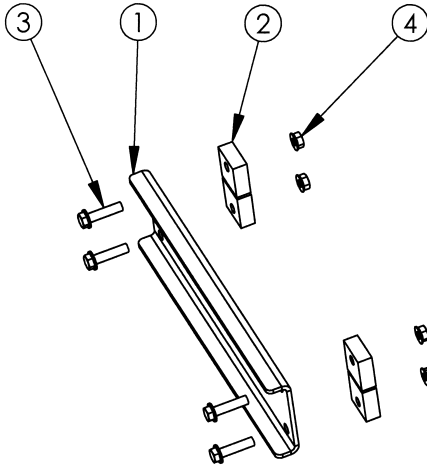

Hannay Reels®

The reel leader.

Hannay Reels, 553 State Route 143
Westerlo, NY 12193-0159
Telephone 518-797-3791 • Toll Free 1-877-GO-REELS (467-3357)
FAX 1-800-REELING (733-5464)
INT'L FAX (518) 797-3259
Website: www.hannay.com
E-mail: reels@hannay.com

ISO 200 PARTS LIST Guidemaster Brackets

BOTTOM WIND
25-26 BRKT'S

STANDARD BOTTOM
WIND BRACKETS

TOP WIND BRACKETS

PARTS LIST
ISO-200
Hannay Guidemaster Brackets

When ordering parts
BE SURE TO SPECIFY COMPLETE MODEL NUMBER and SERIAL NUMBER OF REEL.
USE PART NUMBER!

<u>Item No.</u>	<u>Description</u>	<u>PART NUMBER</u>	<u>Quantity</u>
BOTTOM-WIND 25-26 BRACKETS			
1	Cross Member, Channel (P82A-00041).....	9945.0048	1
2	Spacer Block (P28A-00650).....	9945.0025	4
3	3/8"-16 x 1 1/2" Hex Spinlock Bolt	9904.2204	4
4	3/8"-16 Spinlock Nut.....	9904.6200	4
STANDARD BOTTOM-WIND BRACKETS			
1	Cross Member, Channel (P82A-00041).....	9945.0048	1
2	Guidemaster Angle Bracket LH & RH (P23A-00070)	9945.0060	2
3	Bottom Wind Guidemaster Wing Bracket LH & RH (P23A-00010)	9945.0036	2
4	3/8"-16 Spinlock Nut.....	9904.6200	8
5	3/8"-16 x 1" Hex Spinlock Bolt	9904.2202	8
TOP-WIND BRACKETS			
1	Cross Member, Channel (P82-00041)	9945.0048	1
2	Guidemaster Angle Bracket LH & RH (23A-00070).....	9945.0060	2
3	Top Wind Guidemaster Bracket LH & RH (P23A-00320).....	9945.0037	2
4	3/8"-16 Spinlock Nut.....	9904.6200	8
5	3/8"-16 x 3/4" Hex Spinlock Bolt.....	9904.2201	8