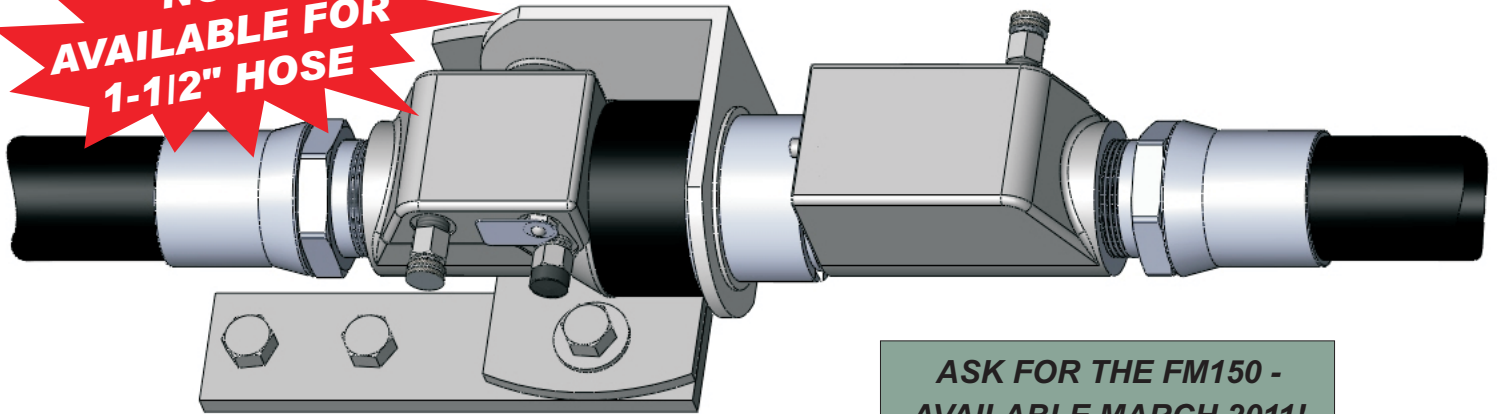

Flo-Max II™ Safety Coupler

The Popular Flo-Max Tool Bar

Safety Coupler Just Got **BIGGER!**

**NOW
AVAILABLE FOR
1-1/2" HOSE**

ASK FOR THE FM150 -
AVAILABLE MARCH 2011!

40% MORE FLOW

Than the 1-1/4" Flo-Max

STILL "NO REPLACEMENT DATE"