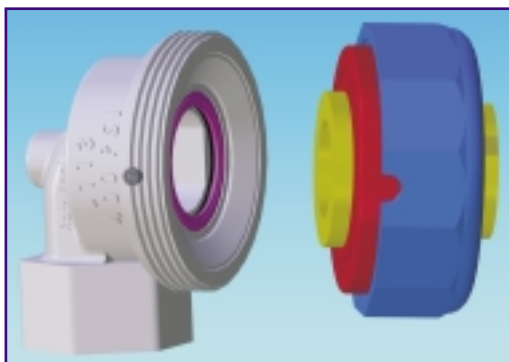

The RotaSeal™ Reel Swivel Gives You What You Want.

- Seals that will not “rust” in the off season
- A seal kit that does not cost an arm and a leg
- Seals that do not require lubrication - ever!
- Easy “on the vehicle” seal inspection or replacement
- Standard industry dimensions
- UL Listed for propane service
- Hardened corrosion proof seal face for long trouble-free service