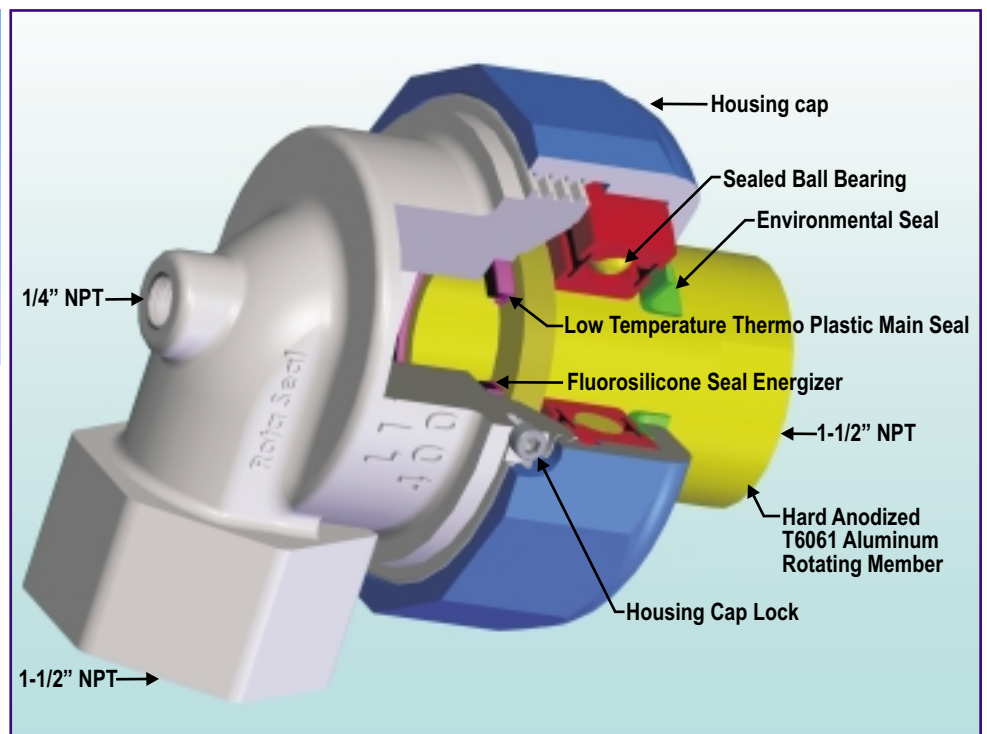

MANUFACTURED BY PGI INTERNATIONAL

214.357.4591 800.345.8105
www.squibbtaylor.com