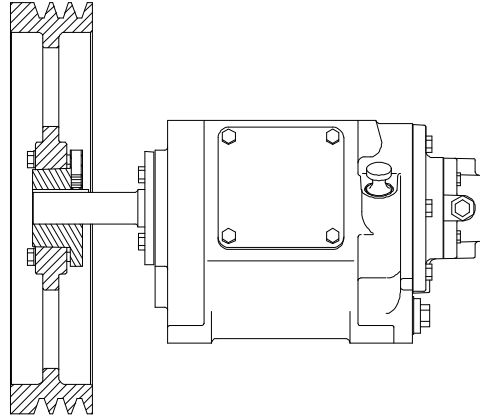

compressors

Flywheel Assembly:
Models LB161B, LB162B

Ref	Description	Qty	Part No
23	Key	1	792167
55A	Hub	1	790563
57	Flywheel Assembly	1	792073
57A	Flywheel	1	792071

Models LB361B, LB362C

Ref	Description	Qty	Part No
23	Key	1	793167
55A	Hub	1	790143
57	Flywheel Assembly	1	793047
57A	Flywheel	1	792071

S1106

ISO-1106