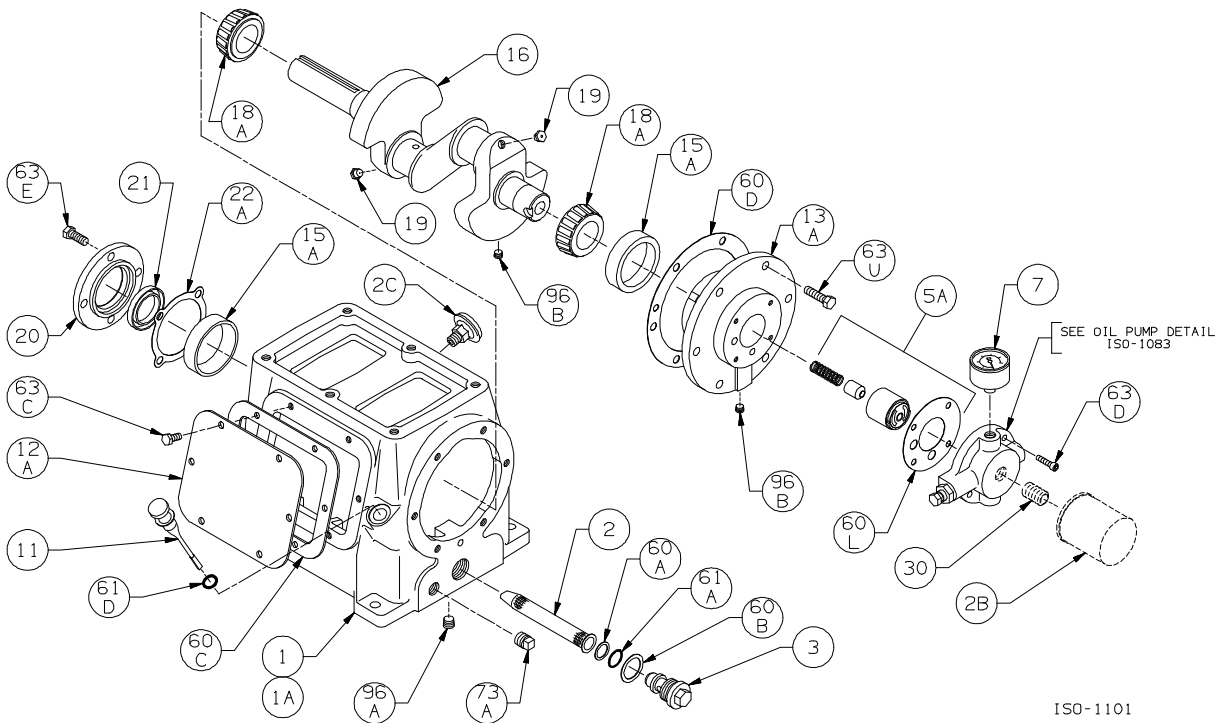

compressors

Crankcase Assembly: Models LB361B, LB362C

ISO1101

Ref	Description	Qty	Part No
1	Crankcase Assembly - Std	1	793103
	Crankcase Assembly - w\ Oil Filter		793100
	Crankcase Assembly - w\ Ext Shaft		793155
	Crankcase Assy - w\ Ext Shaft & Oil Filter		793171
1A	Crankcase	1	793102
2	Oil Intake Screen	1	792135
2B	Oil Filter	1	794726
2C	Breather Filter	1	792070
3	Oil Screen Plug	1	792145
5A	Oil Pump Kit	1	794760
7	Oil Pressure Gauge	1	790012
11	Oil Bayonet Assembly	1	792162
12A	Inspection Plate	1	793105
13A	Bearing Carrier	1	793104
15A	Bearing Cup	2	793126
16	Crankshaft Assembly (w\ 18A,19,96B)	1	793157
	Crankshaft Assembly-Ext (w\ 18A,19,96B)		793191
18A	Bearing Cone	2	793142
19	Orifice	2	792146

Ref	Description	Qty	Part No
20	Bearing Cover Plate	1	793106
21	Oil Seal	1	793143
22A	Bearing Adjustment Shim Kit	1	793133
30	Oil Filter Fitting	1	794725
60A	Gasket - Oil Screen *	1	792136
60B	Gasket - Oil Screen Plug *	1	792123
60C	Gasket - Inspection Plate *	1	793122
60D	Gasket - Bearing Carrier Assembly *	1	793124
60L	Gasket - Oil Pump Cover *	1	794721
61A	O-Ring - Oil Screen *	1	792175
61D	O-Ring - Oil Bayonet *	1	792174
63C	Capscrew - Hex Hd	6	793116
63D	Capscrew - Soc Hd	4	790559
63E	Capscrew - Hex Hd	4	792093
63U	Capscrew - Hex Hd	6	792093
73A	Pipe Plug	1	792166
96A	Pipe Plug	1	790488
96B	Pipe Plug	2	790309

* Included in Gasket Sets