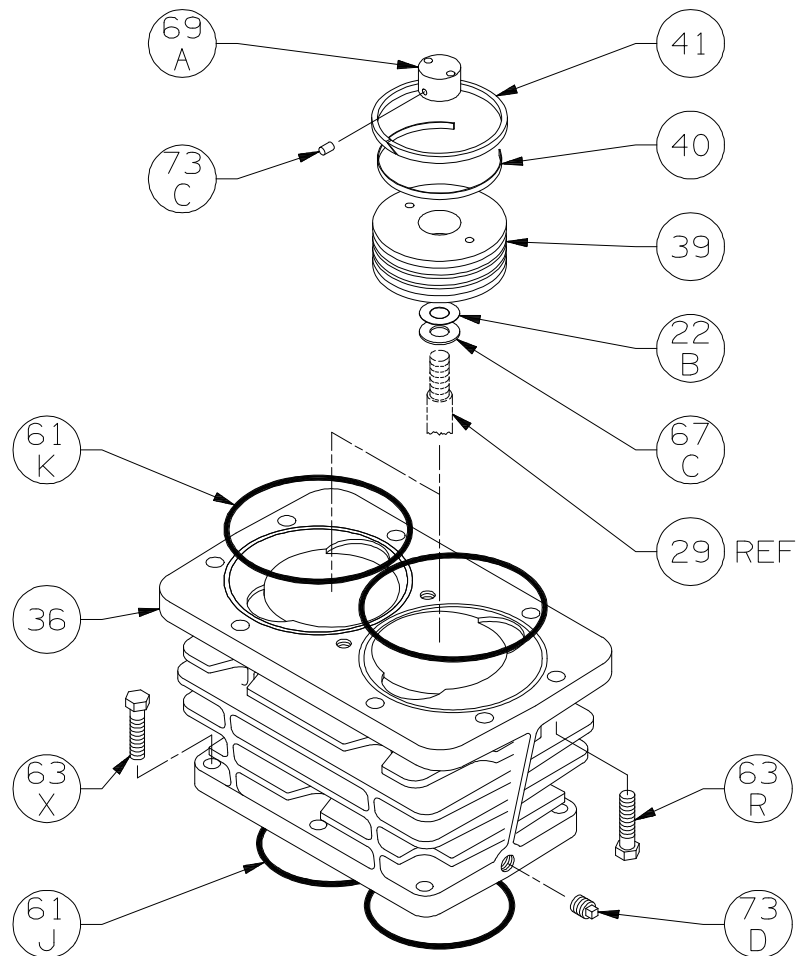

compressors

ISO-1003

Cylinder Assembly:

Models LB361A, LB361B, LB362B, LB362C

ISO1003

Ref	Description	Qty	Part No
22B	Piston Shim - 0.015	AR	792034
	Piston Shim - 0.007	AR	792050
36	Cylinder	1	793045
39	Piston	2	793021
40	Expander	6	793012
41	Piston Ring	6	793008
61J	O-Ring *	2	793177
61K	O-Ring *	2	793641
63R	Capscrew - Hex Hd	8	794097
63X	Capscrew - Hex Hd	6	794096
67C	Thrust Washer	2	792033
69A	Piston Nut	2	793022
73C	Lock Plug *	4	793028
73D	Pipe Plug	1	793498

* Included in Gasket Sets