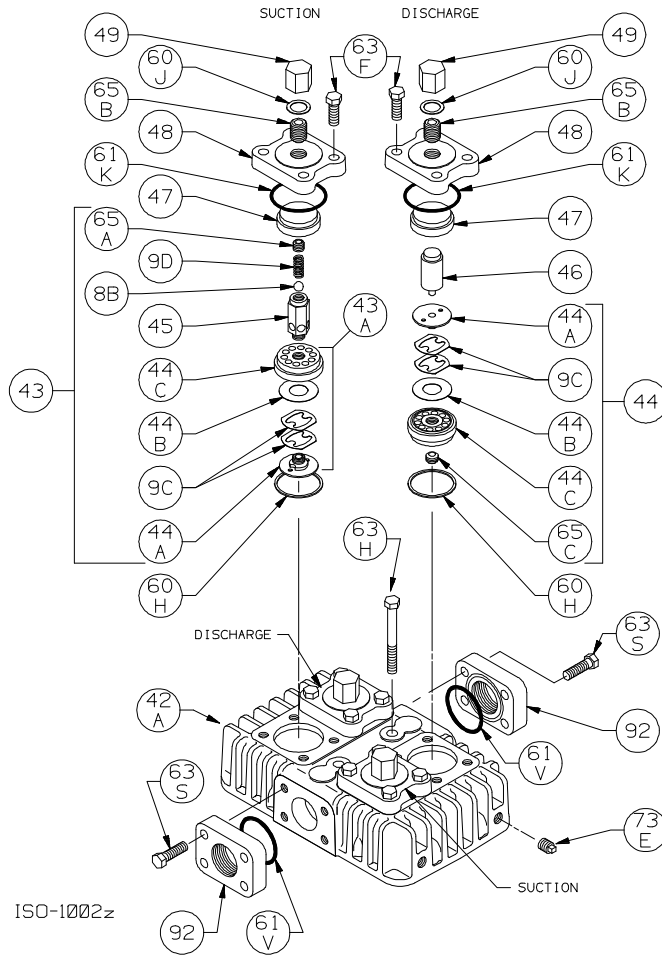

### Cylinder Assembly:

Models LB361A, LB361B, LB362B, LB362C

ISO1003

| Ref | Description         | Qty | Part No |
|-----|---------------------|-----|---------|
| 22B | Piston Shim - 0.015 | AR  | 792034  |
|     | Piston Shim - 0.007 | AR  | 792050  |
| 36  | Cylinder            | 1   | 793045  |
| 39  | Piston              | 2   | 793021  |
| 40  | Expander            | 6   | 793012  |
| 41  | Piston Ring         | 6   | 793008  |
| 61J | O-Ring *            | 2   | 793177  |
| 61K | O-Ring *            | 2   | 793641  |
| 63R | Capscrew - Hex Hd   | 8   | 794097  |
| 63X | Capscrew - Hex Hd   | 6   | 794096  |
| 67C | Thrust Washer       | 2   | 792033  |
| 69A | Piston Nut          | 2   | 793022  |
| 73C | Lock Plug *         | 4   | 793028  |
| 73D | Pipe Plug           | 1   | 793498  |

\* Included in Gasket Sets

**compressors**

Head style used prior to January 1999. Replaced by the flanged head shown to the left.

Head Assembly: Models LB361A, LB361B, LB362B, LB362C

ISO1002

| Ref | Description                | Qty | Part No |
|-----|----------------------------|-----|---------|
| 8B  | Liquid Relief Valve Ball   | 2   | 792042  |
| 9C  | Valve Spring               | 8   | 793038  |
| 9D  | Liquid Relief Valve Spring | 2   | 792045  |
| 42A | Head <sup>1</sup>          | 1   | 793044  |
| 43  | Suction Valve Assembly     | 2   | 793269  |
| 43A | Valve Sub-Assembly         | 0   | 793259  |
| 44  | Discharge Valve Assembly   | 2   | 793279  |
| 44A | Valve Bumper               | 4   | 793235  |
| 44B | Valve Disc                 | 4   | 793037  |
| 44C | Valve Body                 | 4   | 793236  |
| 45  | Liquid Relief Valve Body   | 2   | 793046  |
| 46  | Post                       | 2   | 793034  |
| 47  | Valve Spacer               | 4   | 793061  |
| 48  | Valve Cover Plate          | 4   | 793071  |
| 49  | Valve Cap                  | 4   | 793072  |
| 60H | Gasket - Valve *           | 4   | 793107  |