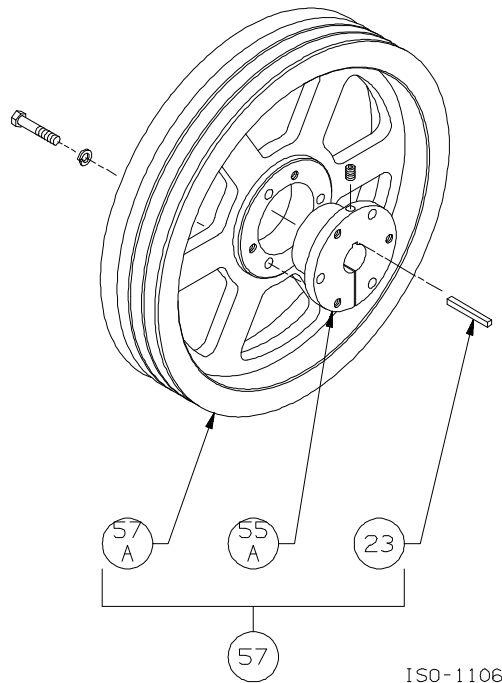

compressors

Flywheel Assembly:
Models LB161B, LB162B

Ref	Description	Qty	Part No
23	Key	1	792167
55A	Hub	1	790563
57	Flywheel Assembly	1	792073
57A	Flywheel	1	792071

Models LB361B, LB362C

Ref	Description	Qty	Part No
23	Key	1	793167
55A	Hub	1	790143
57	Flywheel Assembly	1	793047
57A	Flywheel	1	792071

S1106

ISO-1106