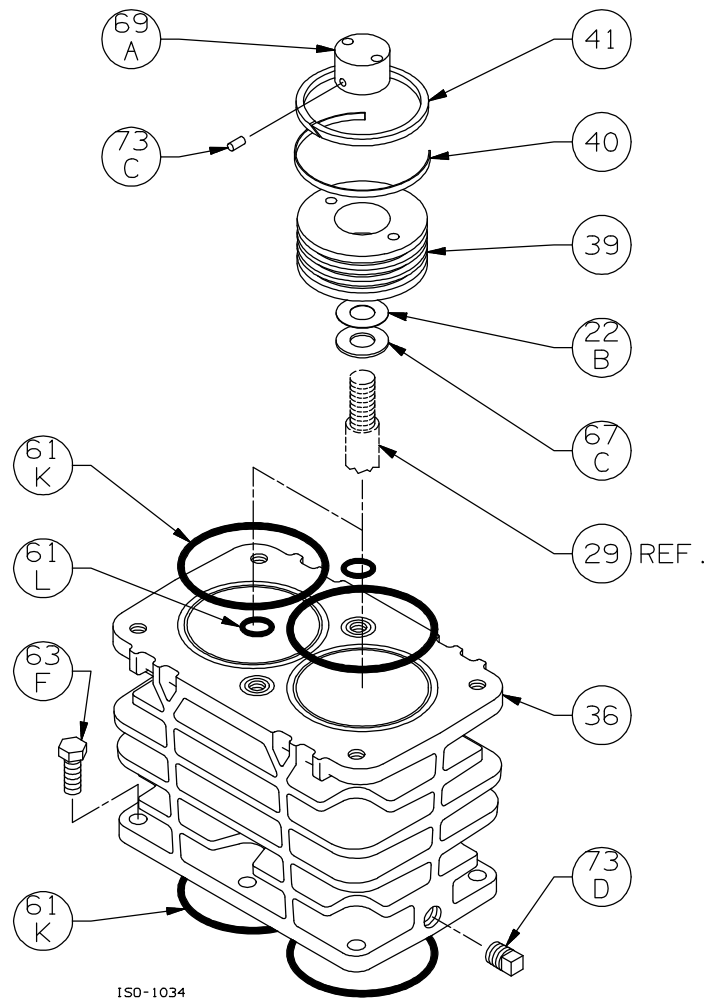

compressors

Cylinder Assembly:
Models LB161, LB161B, LB162B

ISO1034

Ref	Description	Qty	Part No
22B	Piston Shim - 0.015	AR	792034
	Piston Shim - 0.007	AR	792050
36	Cylinder	1	792101
39	Piston	2	792031
40	Expander	6	792022
41	Piston Ring	6	792018
61K	O-Ring *	4	792112
61L	O-Ring *	2	792114
63F	Capscrew - Hex Hd	6	792093
67C	Thrust Washer	2	792033
69A	Piston Nut	2	793022
73C	Lock Plug *	4	793028
73D	Pipe Plug	1	793498

* Included in Gasket Sets