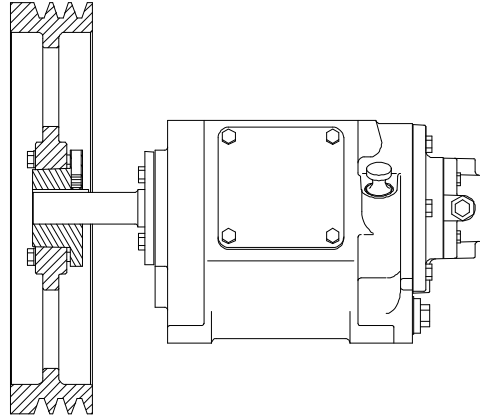

compressors

Flywheel Assembly:
Models LB161B, LB162B

Ref	Description	Qty	Part No
23	Key	1	792167
55A	Hub	1	790563
57	Flywheel Assembly	1	792073
57A	Flywheel	1	792071

Models LB361B, LB362C

Ref	Description	Qty	Part No
23	Key	1	793167
55A	Hub	1	790143
57	Flywheel Assembly	1	793047
57A	Flywheel	1	792071

S1106