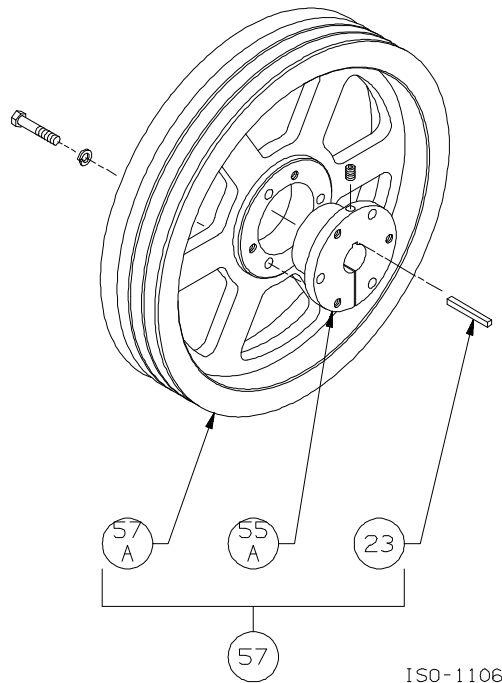

compressors

Flywheel Assembly:
Models LB161B, LB162B

Ref	Description	Qty	Part No
23	Key	1	792167
55A	Hub	1	790563
57	Flywheel Assembly	1	792073
57A	Flywheel	1	792071

Models LB361B, LB362C

Ref	Description	Qty	Part No
23	Key	1	793167
55A	Hub	1	790143
57	Flywheel Assembly	1	793047
57A	Flywheel	1	792071

S1106