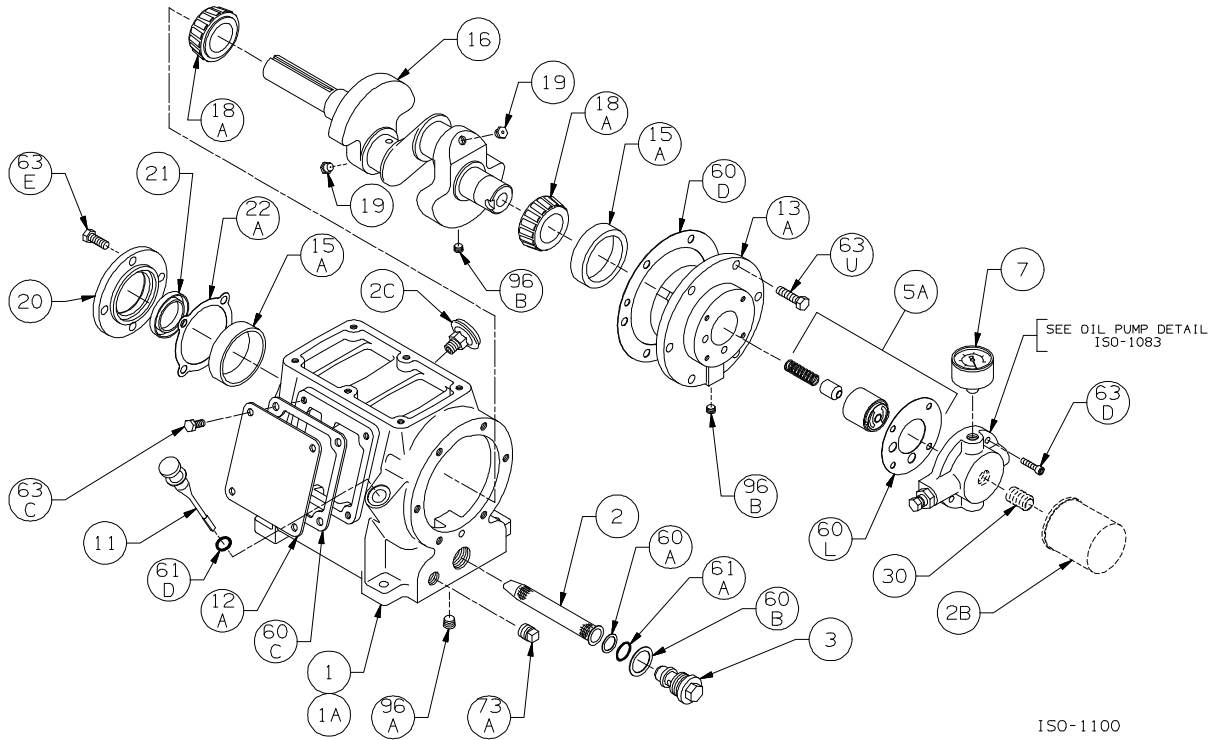

compressors

Crankcase Assembly: Models LB161B, LB162B

ISO1100

Ref	Description	Qty	Part No
1	Crankcase Assembly - Std	1	792103
	Crankcase Assembly - w\ Oil Filter		792100
	Crankcase Assembly - w\ Ext Shaft		792155
	Crankcase Assy - w\ Ext Shaft & Oil Filter		792171
1A	Crankcase	1	792102
2	Oil Intake Screen	1	792135
2B	Oil Filter	1	794726
2C	Breather Filter	1	792070
3	Oil Screen Plug	1	792145
5A	Oil Pump Kit	1	794760
7	Oil Pressure Gauge	1	790012
11	Oil Bayonet Assembly	1	792162
12A	Inspection Plate	1	792105
13A	Bearing Carrier	1	792104
15A	Bearing Cup	2	793126
16	Crankshaft Assembly (w\ 18A,19,96B)	1	792157
	Crankshaft Assembly-Ext (w\ 18A,19,96B)		792191
18A	Bearing Cone	2	793142
19	Orifice	2	792146

Ref	Description	Qty	Part No
20	Bearing Cover Plate	1	793106
21	Oil Seal	1	793143
22A	Bearing Adjustment Shim Kit	1	793133
30	Oil Filter Fitting	1	794725
60A	Gasket - Oil Screen *	1	792136
60B	Gasket - Oil Screen Plug *	1	792123
60C	Gasket - Inspection Plate *	1	792122
60D	Gasket - Bearing Carrier Assembly *	1	792124
60L	Gasket - Oil Pump Cover *	1	794721
61A	O-Ring - Oil Screen *	1	792175
61D	O-Ring - Oil Bayonet *	1	792174
63C	Capscrew - Hex Hd	4	793116
63D	Capscrew - Soc Hd	4	790559
63E	Capscrew - Hex Hd	4	792093
63U	Capscrew - Hex Hd	6	792093
73A	Pipe Plug	1	792166
96A	Pipe Plug	1	790488
96B	Pipe Plug	2	790309

* Included in Gasket Sets