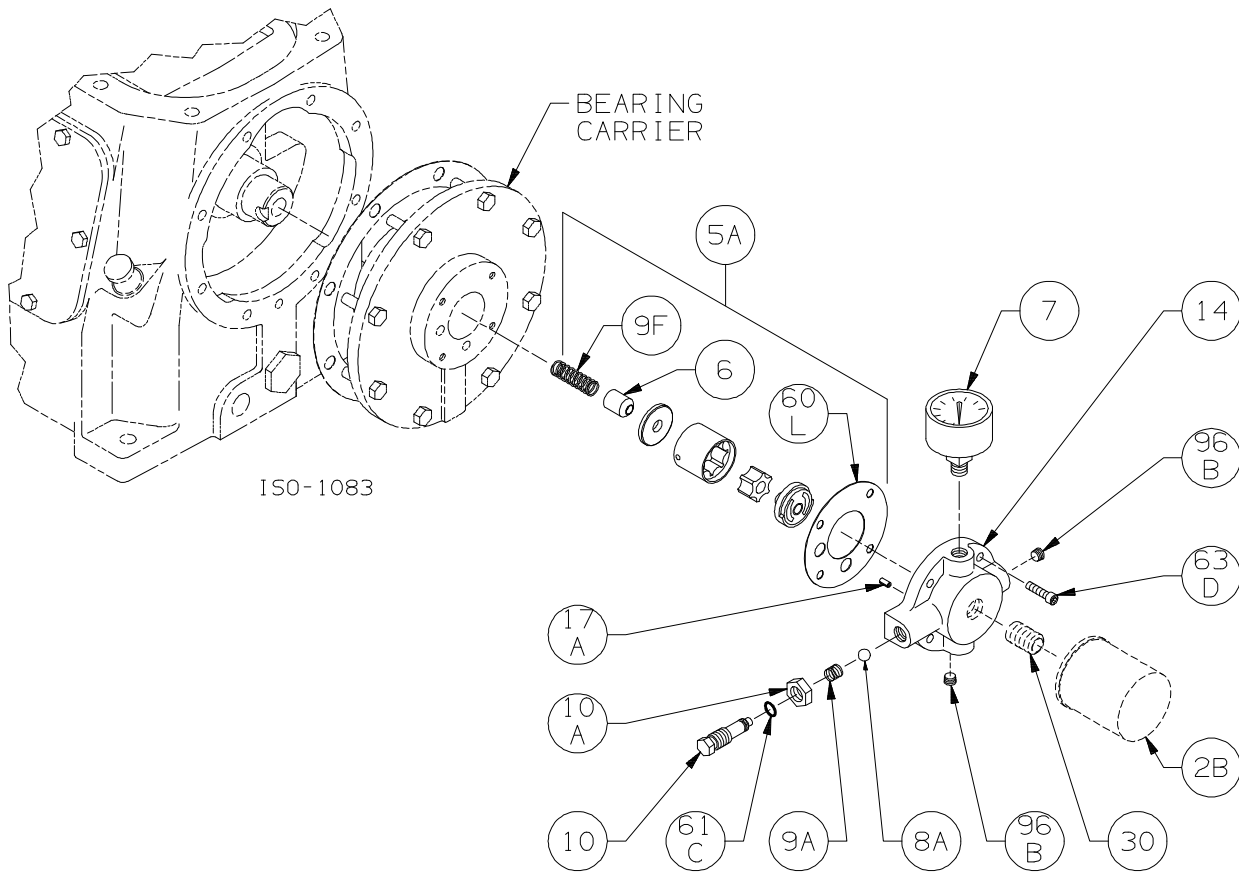

compressors

Oil Pump Detail:

Models LB161B, LB162B, LB361B, LB362C, LB601B, LB602B, LB942A

ISO1083

Ref	Description	Qty	Part No
2B	Oil Filter	1	794726
5A	Oil Pump Kit (w/ 6, 9F, 60L)		794760
6	Oil Pump Cone	1	794750
7	Oil Pressure Gauge	1	790012
8A	Oil Pressure Adj. Ball	1	792154
9A	Oil Pressure Adj. Spring	1	792153
9F	Oil Pump Spring	1	794751
10	Oil Pressure Adj. Screw	1	792148
10A	Locknut	1	792152

Ref	Description	Qty	Part No
14	Oil Pump Cover Assembly (w\ 17A,96B)	1	794763
	Oil Pump Cover Assembly - For Filter		794764
	(w\ 17A, 96B)		
17A	Roll Pin	1	794753
30	Oil Filter Fitting	1	794725
60L	Gasket - Oil Pump Cover *	1	794721
61C	O-Ring - Adjusting Screw *	1	792168
63D	Capscrew - Soc. Hd	4	790559
96B	Pipe Plug	2	790309

* Included in Gasket Sets